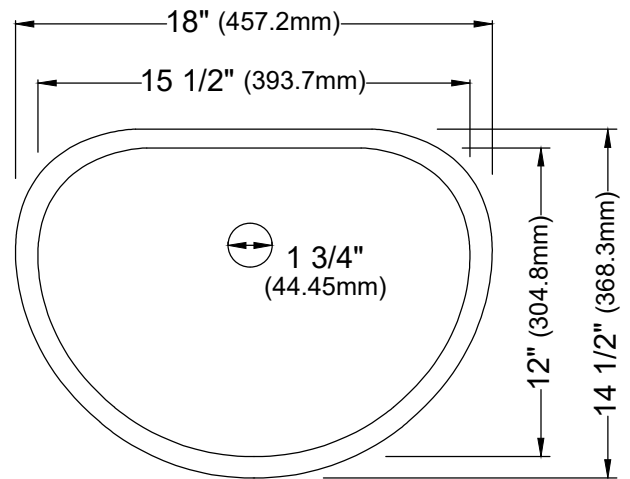

Series	Edge
Material	18 Gauge, Type 304 stainless steel
Installation Type	Seamless undermount
Configuration	Single bowl
Finish	Soft satin brushed finish
Overall Dimensions	18" x 14 1/2"
Bowl Dimensions	15 1/2" x 12" x 5 3/4"
Drain Size	1 3/4"
Finish Available	Stainless Steel
Minimum cabinet size	21"
Template Included	No
Clips Included	No
Drain Locations	Rear

Stocked Color Options

Stainless Steel

Listing and certifications:
cUPC

Limited lifetime warranty

We reserve the right to update product specifications without notice. Please visit karran.com for the most current specification sheets. All dimensions are accurate to 1/4". REV 10-2025