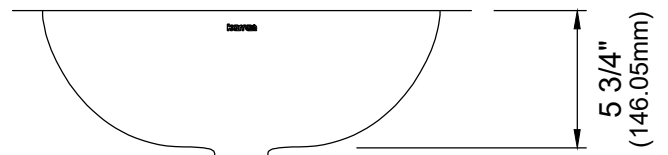

Series	Edge
Material	18 Gauge, Type 304 stainless steel
Installation Type	Seamless undermount
Configuration	Single bowl
Finish	Soft satin brushed finish
Overall Dimensions	18" x 14 1/2"
Bowl Dimensions	15 1/2" x 12" x 5 3/4"
Drain Size	1 3/4"
Finish Available	Stainless Steel
Minimum cabinet size	21"
Template Included	No
Clips Included	No
Drain Locations	Rear

Stocked Color Options

Stainless Steel

Listing and certifications:
cUPC

Limited lifetime warranty

We reserve the right to update product specifications without notice. Please visit karran.com for the most current specification sheets. All dimensions are accurate to 1/4". REV 10-2025