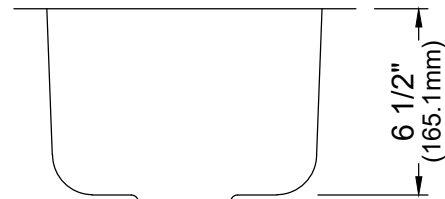

Series	Edge
Material	18 Gauge, Type 304 stainless steel
Installation Type	Seamless undermount
Configuration	Single bowl
Finish	Soft satin brushed finish
Overall Dimensions	12 3/4" x 14 3/4"
Bowl Dimensions	10 1/2" x 12 3/8" x 6 1/2"
Drain Size	3 1/2"
Finish Available	Stainless Steel
Minimum cabinet size	15"
Template Included	No
Clips Included	No
Drain Locations	Center

Stocked Color Options

Stainless Steel

Listing and certifications:
cUPC

Limited lifetime warranty

We reserve the right to update product specifications without notice. Please visit karran.com for the most current specification sheets. All dimensions are accurate to 1/4". REV 10-2025