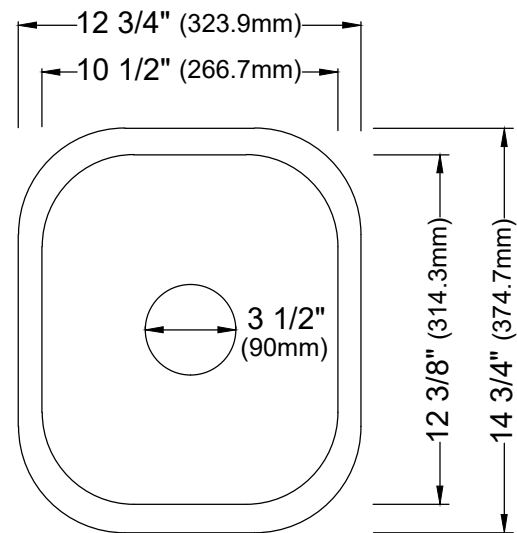

Series	Edge
Material	18 Gauge, Type 304 stainless steel
Installation Type	Seamless undermount
Configuration	Single bowl
Finish	Soft satin brushed finish
Overall Dimensions	12 3/4" x 14 3/4"
Bowl Dimensions	10 1/2" x 12 3/8" x 6 1/2"
Drain Size	3 1/2"
Finish Available	Stainless Steel
Minimum cabinet size	15"
Template Included	No
Clips Included	No
Drain Locations	Center

Stocked Color Options

Stainless Steel

Listing and certifications:
cUPC

Limited lifetime warranty

We reserve the right to update product specifications without notice. Please visit karran.com for the most current specification sheets. All dimensions are accurate to 1/4". REV 10-2025