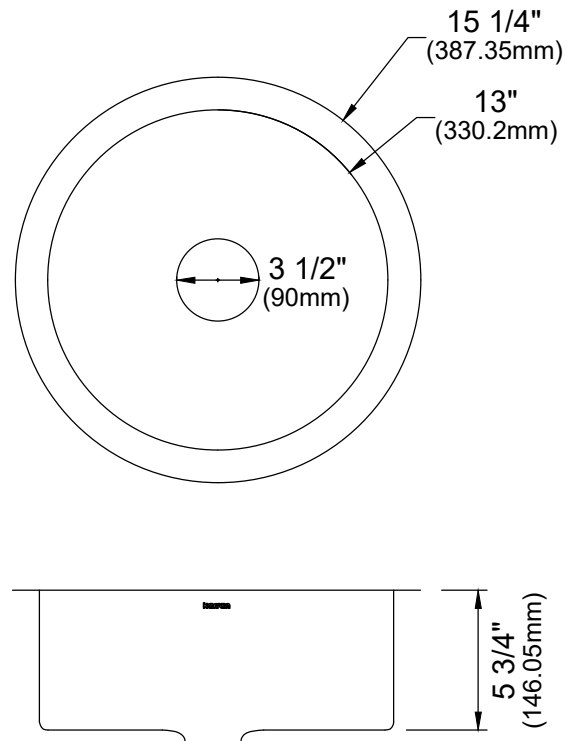

Series	Edge
Material	18 Gauge, Type 304 stainless steel
Installation Type	Seamless undermount
Configuration	Single bowl
Finish	Soft satin brushed finish
Overall Dimensions	Ø15 1/4"
Bowl Dimensions	Ø13" x 5 3/4"
Drain Size	3 1/2"
Finish Available	Stainless Steel
Minimum cabinet size	18"
Template Included	No
Clips Included	No
Drain Locations	Center

Stocked Color Options

Stainless Steel

Listing and certifications:
cUPC

Limited lifetime warranty

We reserve the right to update product specifications without notice. Please visit karran.com for the most current specification sheets. All dimensions are accurate to 1/4". REV 10-2025