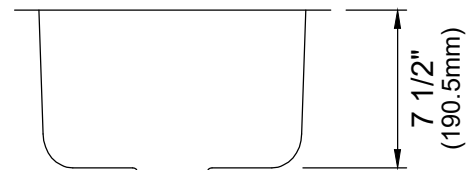

Series	Edge
Material	18 Gauge, Type 304 stainless steel
Installation Type	Seamless undermount
Configuration	Single bowl
Finish	Soft satin brushed finish
Overall Dimensions	16" x 18 1/4"
Bowl Dimensions	13 1/2" x 15 3/4" x 7 1/2"
Drain Size	3 1/2"
Finish Available	Stainless Steel
Minimum cabinet size	21"
Template Included	No
Clips Included	No
Drain Locations	Rear

Stocked Color Options

Stainless Steel

Listing and certifications:
cUPC

Limited lifetime warranty

We reserve the right to update product specifications without notice. Please visit karran.com for the most current specification sheets. All dimensions are accurate to 1/4". REV 10-2025