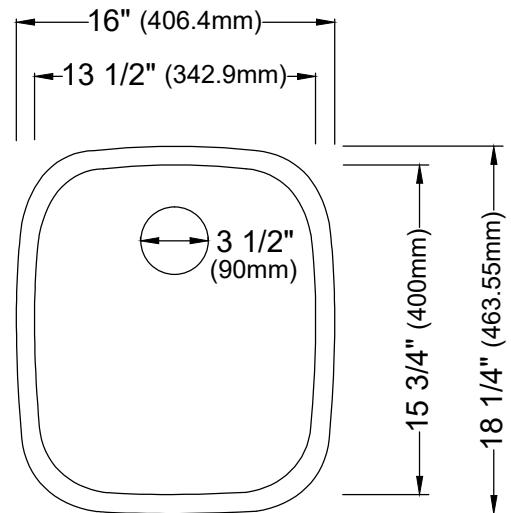

Series	Edge
Material	18 Gauge, Type 304 stainless steel
Installation Type	Seamless undermount
Configuration	Single bowl
Finish	Soft satin brushed finish
Overall Dimensions	16" x 18 1/4"
Bowl Dimensions	13 1/2" x 15 3/4" x 7 1/2"
Drain Size	3 1/2"
Finish Available	Stainless Steel
Minimum cabinet size	21"
Template Included	No
Clips Included	No
Drain Locations	Rear

Stocked Color Options

Stainless Steel

Listing and certifications:
cUPC

Limited lifetime warranty

We reserve the right to update product specifications without notice. Please visit karran.com for the most current specification sheets. All dimensions are accurate to 1/4". REV 10-2025