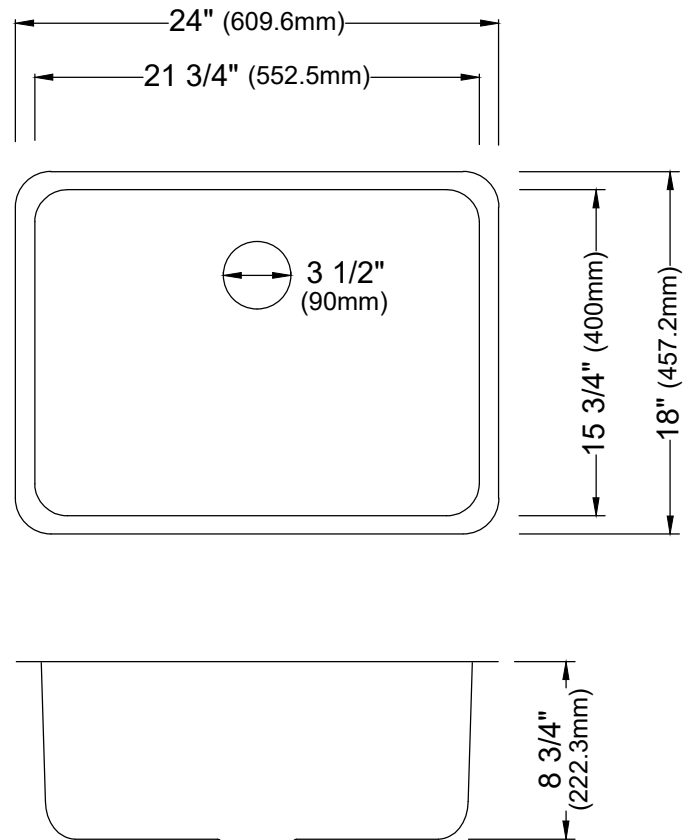

Stocked Color Options

Stainless Steel

Listing and certifications:
cUPC

Limited lifetime warranty