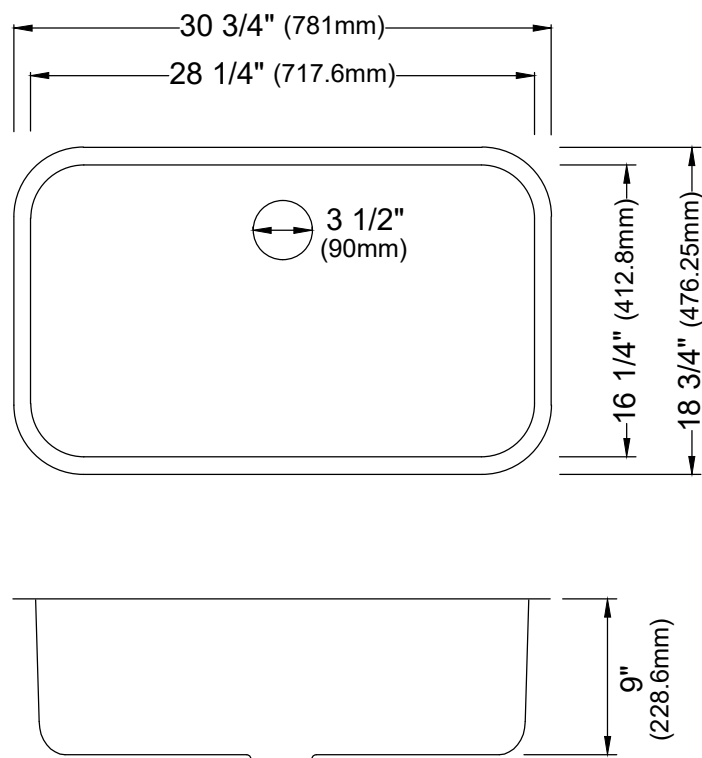

| | |
|----------------------|------------------------------------|
| Series | Edge |
| Material | 18 Gauge, Type 304 stainless steel |
| Installation Type | Seamless undermount |
| Configuration | Single bowl |
| Finish | Soft satin brushed finish |
| Overall Dimensions | 30 3/4" x 18 3/4" |
| Bowl Dimensions | 28 1/4" x 16 1/4" x 9" |
| Drain Size | 3 1/2" |
| Finish Available | Stainless Steel |
| Minimum cabinet size | 33" |
| Template Included | No |
| Clips Included | No |
| Drain Locations | Rear |

Stocked Color Options

Stainless Steel

Listing and certifications:
cUPC

Limited lifetime warranty

We reserve the right to update product specifications without notice. Please visit karran.com for the most current specification sheets. All dimensions are accurate to 1/4". REV 10-2025