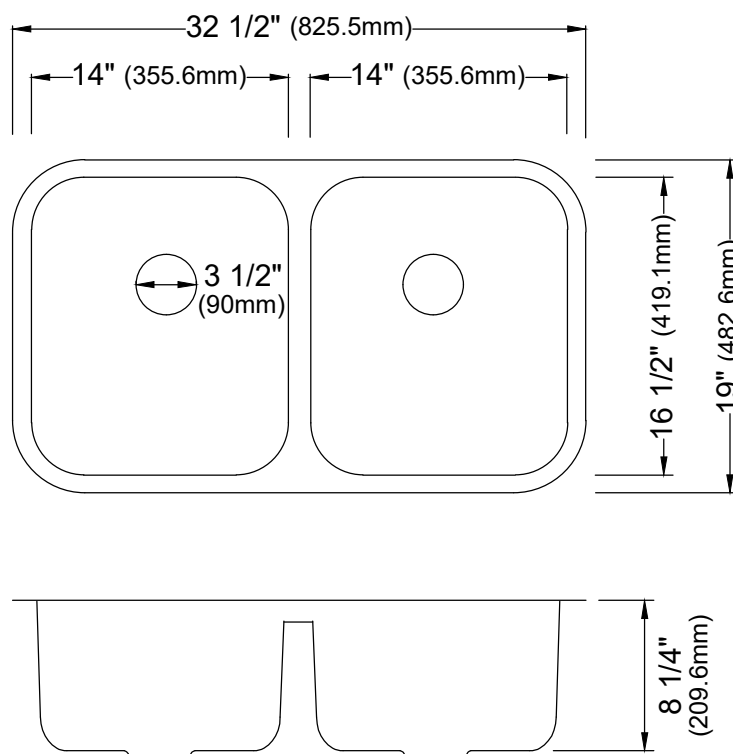

Series	Edge
Material	18 Gauge, Type 304 stainless steel
Installation Type	Seamless undermount
Configuration	Double bowl
Finish	Soft satin brushed finish
Overall Dimensions	32 1/2" x 19"
Bowl Dimensions	14" x 16 1/2" x 8 1/4"
Drain Size	3 1/2"
Finish Available	Stainless Steel
Minimum cabinet size	36"
Template Included	No
Clips Included	No
Drain Locations	Rear

Stocked Color Options

Stainless Steel

Listing and certifications:
cUPC

Limited lifetime warranty

We reserve the right to update product specifications without notice. Please visit karran.com for the most current specification sheets. All dimensions are accurate to 1/4". REV 10-2025