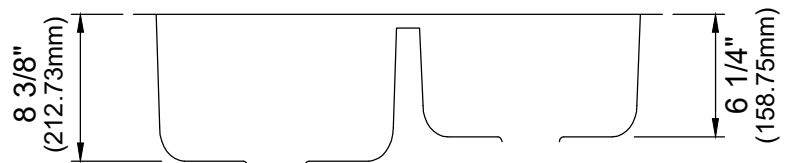

Series	Edge
Material	18 Gauge, Type 304 stainless steel
Installation Type	Seamless undermount
Configuration	Double bowl
Finish	Soft satin brushed finish
Overall Dimensions	32 1/2" x 21 1/8"
Left Bowl Dimensions	14 3/4" x 18 3/4" x 8 3/8"
Right Bowl Dimensions	13 3/4" x 16 1/4" x 6 1/4"
Drain Size	3 1/2"
Finish Available	Stainless Steel
Minimum cabinet size	36"
Template Included	No
Clips Included	No
Drain Locations	Rear

Stocked Color Options

Stainless Steel

Listing and certifications:
cUPC

Limited lifetime warranty

We reserve the right to update product specifications without notice. Please visit karran.com for the most current specification sheets. All dimensions are accurate to 1/4". REV 10-2025