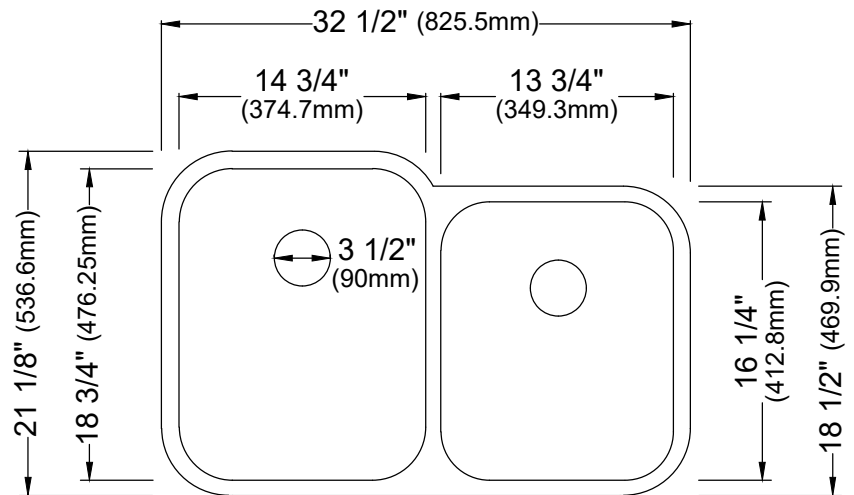

Series	Edge
Material	18 Gauge, Type 304 stainless steel
Installation Type	Seamless undermount
Configuration	Double bowl
Finish	Soft satin brushed finish
Overall Dimensions	32 1/2" x 21 1/8"
Left Bowl Dimensions	14 3/4" x 18 3/4" x 8 3/8"
Right Bowl Dimensions	13 3/4" x 16 1/4" x 6 1/4"
Drain Size	3 1/2"
Finish Available	Stainless Steel
Minimum cabinet size	36"
Template Included	No
Clips Included	No
Drain Locations	Rear

Stocked Color Options

Stainless Steel

Listing and certifications:
cUPC

Limited lifetime warranty

We reserve the right to update product specifications without notice. Please visit karran.com for the most current specification sheets. All dimensions are accurate to 1/4". REV 10-2025