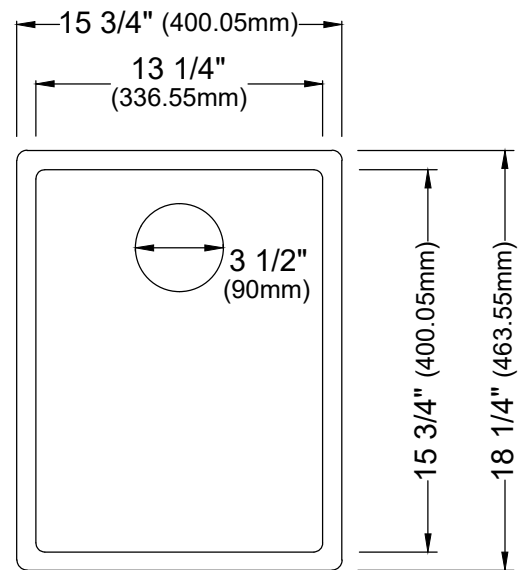

Series	Edge
Material	18 Gauge, Type 304 stainless steel
Installation Type	Seamless undermount
Configuration	Single bowl
Finish	Soft satin brushed finish
Overall Dimensions	15 3/4" x 18 1/4"
Bowl Dimensions	13 1/4" x 15 3/4" x 8 1/2"
Drain Size	3 1/2"
Finish Available	Stainless Steel
Minimum cabinet size	18"
Template Included	No
Clips Included	No
Drain Locations	Rear

Stocked Color Options

Stainless Steel

Listing and certifications:  
cUPC

Limited lifetime warranty

We reserve the right to update product specifications without notice. Please visit [karran.com](http://karran.com) for the most current specification sheets. All dimensions are accurate to 1/4". REV 10-2025