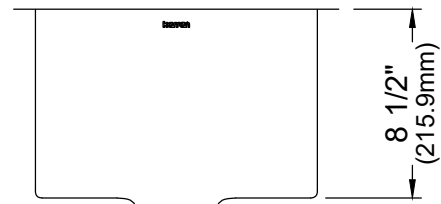

Series	Edge
Material	18 Gauge, Type 304 stainless steel
Installation Type	Seamless undermount
Configuration	Single bowl
Finish	Soft satin brushed finish
Overall Dimensions	15 3/4" x 18 1/4"
Bowl Dimensions	13 1/4" x 15 3/4" x 8 1/2"
Drain Size	3 1/2"
Finish Available	Stainless Steel
Minimum cabinet size	18"
Template Included	No
Clips Included	No
Drain Locations	Rear

Stocked Color Options

Stainless Steel

Listing and certifications:  
cUPC

Limited lifetime warranty

We reserve the right to update product specifications without notice. Please visit [karran.com](http://karran.com) for the most current specification sheets. All dimensions are accurate to 1/4". REV 10-2025