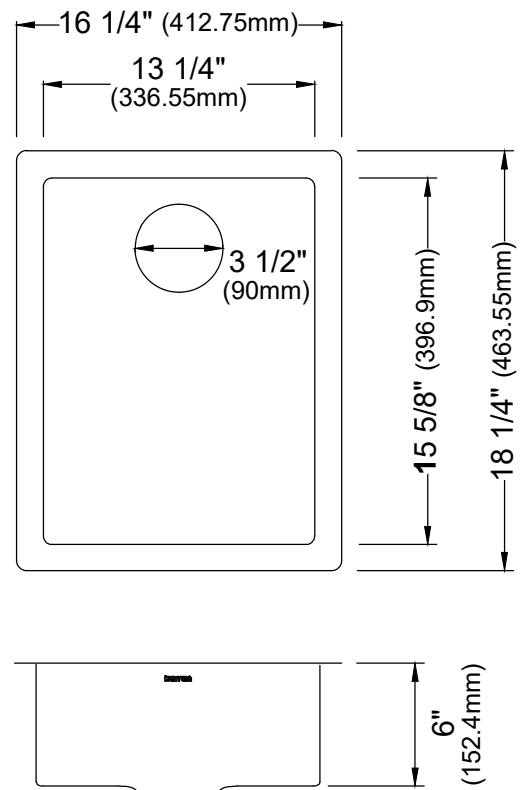

Series	Edge
Material	18 Gauge, Type 304 stainless steel
Installation Type	Seamless undermount
Configuration	Single bowl
Finish	Soft satin brushed finish
Overall Dimensions	16 1/4" x 18 1/4"
Bowl Dimensions	13 1/4" x 15 5/8" x 6"
Drain Size	3 1/2"
Finish Available	Stainless Steel
Minimum cabinet size	18"
Template Included	No
Clips Included	No
Drain Locations	Rear

Stocked Color Options

Stainless Steel

Listing and certifications:
cUPC

Limited lifetime warranty

We reserve the right to update product specifications without notice. Please visit karran.com for the most current specification sheets. All dimensions are accurate to 1/4". REV 10-2025