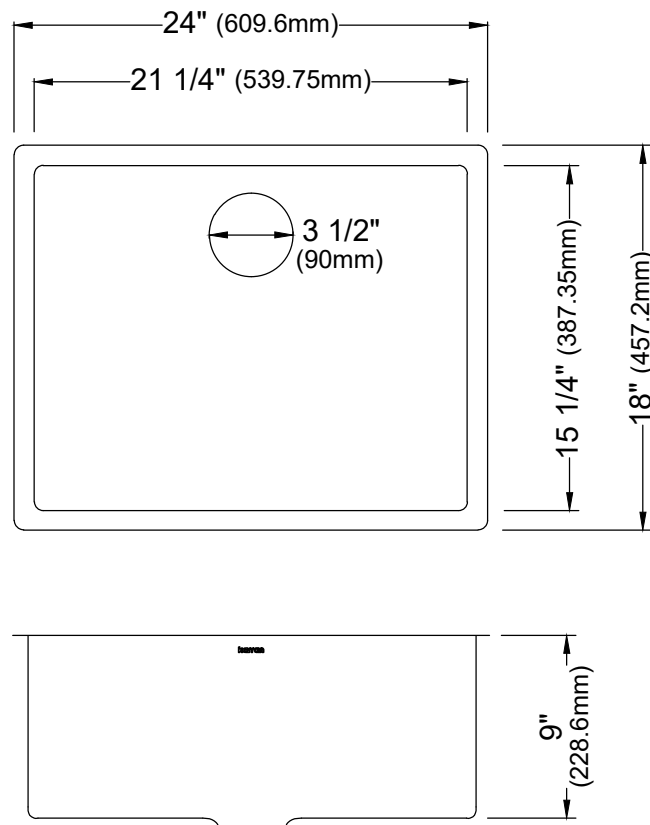

Stocked Color Options

Listing and certifications:
cUPC

Limited lifetime warranty