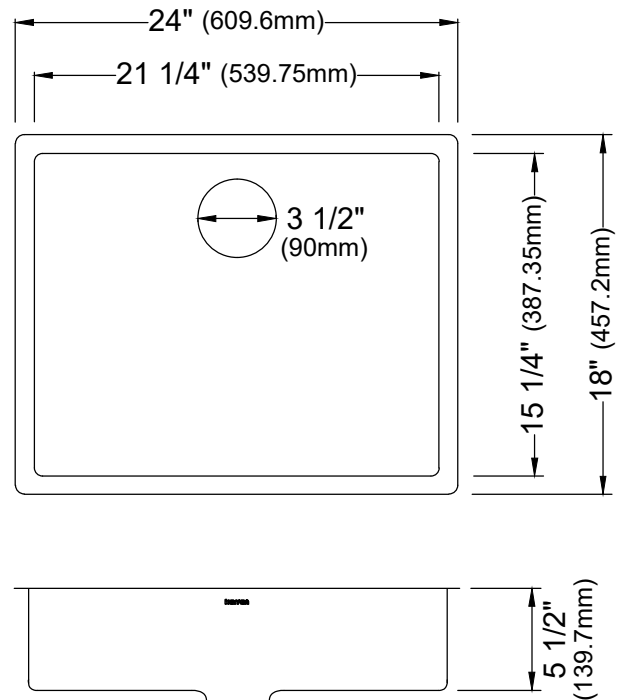

Series	Edge
Material	18 Gauge, Type 304 stainless steel
Installation Type	Seamless undermount
Configuration	Single bowl
Finish	Soft satin brushed finish
Overall Dimensions	24" x 18"
Bowl Dimensions	21 1/4" x 15 1/4" x 5 1/2"
Drain Size	3 1/2"
Finish Available	Stainless Steel
Minimum cabinet size	27"
Template Included	No
Clips Included	No
Drain Locations	Rear

Stocked Color Options

Stainless Steel

Listing and certifications:  
cUPC

Limited lifetime warranty

We reserve the right to update product specifications without notice. Please visit [karran.com](http://karran.com) for the most current specification sheets. All dimensions are accurate to 1/4". REV 10-2025