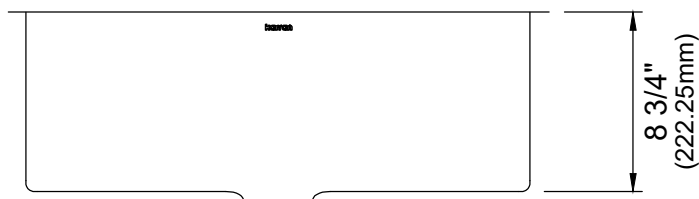

Series	Edge
Material	18 Gauge, Type 304 stainless steel
Installation Type	Seamless undermount
Configuration	Single bowl
Finish	Soft satin brushed finish
Overall Dimensions	31 1/2" x 18"
Bowl Dimensions	29 1/4" x 15 1/2" x 8 3/4"
Drain Size	3 1/2"
Finish Available	Stainless Steel
Minimum cabinet size	33"
Template Included	No
Clips Included	No
Drain Locations	Rear

Stocked Color Options

Stainless Steel

Listing and certifications:  
cUPC

Limited lifetime warranty

We reserve the right to update product specifications without notice. Please visit [karran.com](http://karran.com) for the most current specification sheets. All dimensions are accurate to 1/4". REV 10-2025