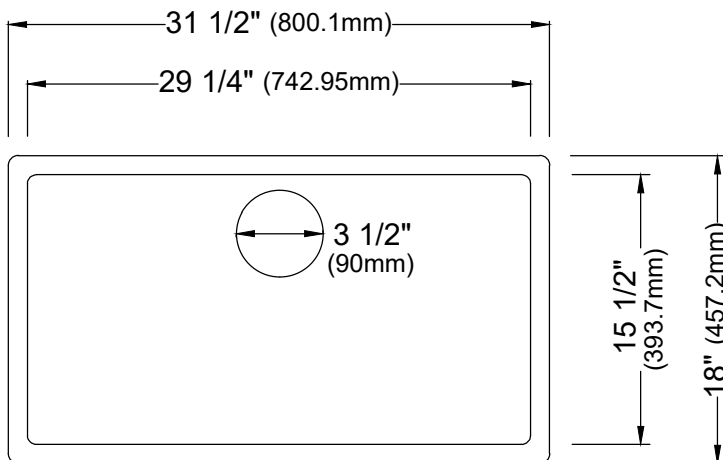

Series	Edge
Material	18 Gauge, Type 304 stainless steel
Installation Type	Seamless undermount
Configuration	Single bowl
Finish	Soft satin brushed finish
Overall Dimensions	31 1/2" x 18"
Bowl Dimensions	29 1/4" x 15 1/2" x 8 3/4"
Drain Size	3 1/2"
Finish Available	Stainless Steel
Minimum cabinet size	33"
Template Included	No
Clips Included	No
Drain Locations	Rear

Stocked Color Options

Stainless Steel

Listing and certifications:  
cUPC

Limited lifetime warranty

We reserve the right to update product specifications without notice. Please visit [karran.com](http://karran.com) for the most current specification sheets. All dimensions are accurate to 1/4". REV 10-2025