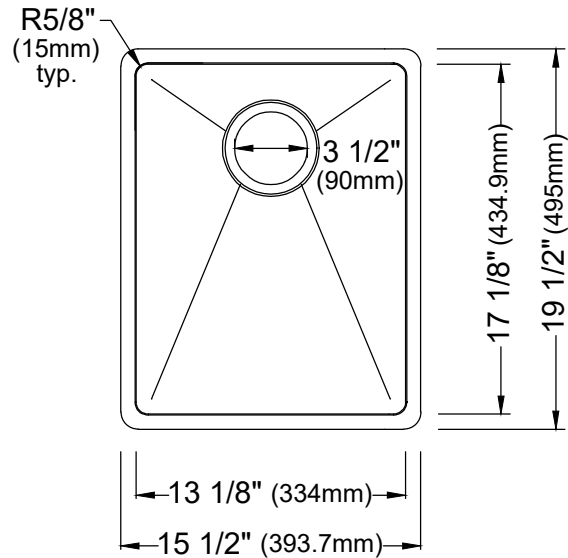

Series	Edge
Material	16 Gauge, Type 304 stainless steel
Installation Type	Seamless undermount
Configuration	Single bowl
Finish	Soft satin brushed finish
Overall Dimensions	15 1/2" x 19 1/2" x 9 1/2"
Bowl Dimensions	13 1/8" x 17 1/8" x 9"
Drain Size	3 1/2"
Finish Available	Stainless Steel
Minimum cabinet size	18"
Template Included	No
Clips Included	No
Drain Locations	Rear

Stocked Color Options

Stainless Steel

Listing and certifications:  
cUPC

Limited lifetime warranty

We reserve the right to update product specifications without notice. Please visit [karran.com](http://karran.com) for the most current specification sheets. All dimensions are accurate to 1/4". REV 03-2026