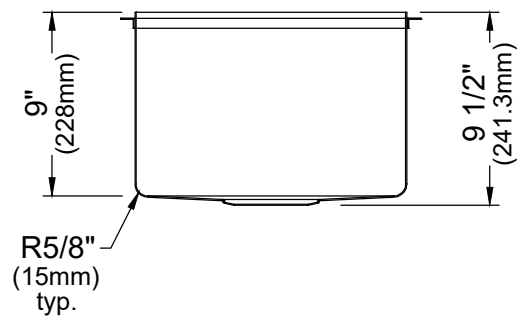

Series	Edge
Material	16 Gauge, Type 304 stainless steel
Installation Type	Seamless undermount
Configuration	Single bowl
Finish	Soft satin brushed finish
Overall Dimensions	15 1/2" x 19 1/2" x 9 1/2"
Bowl Dimensions	13 1/8" x 17 1/8" x 9"
Drain Size	3 1/2"
Finish Available	Stainless Steel
Minimum cabinet size	18"
Template Included	No
Clips Included	No
Drain Locations	Rear

Stocked Color Options

Stainless Steel

Listing and certifications:  
cUPC

Limited lifetime warranty

We reserve the right to update product specifications without notice. Please visit [karran.com](http://karran.com) for the most current specification sheets. All dimensions are accurate to 1/4". REV 03-2026