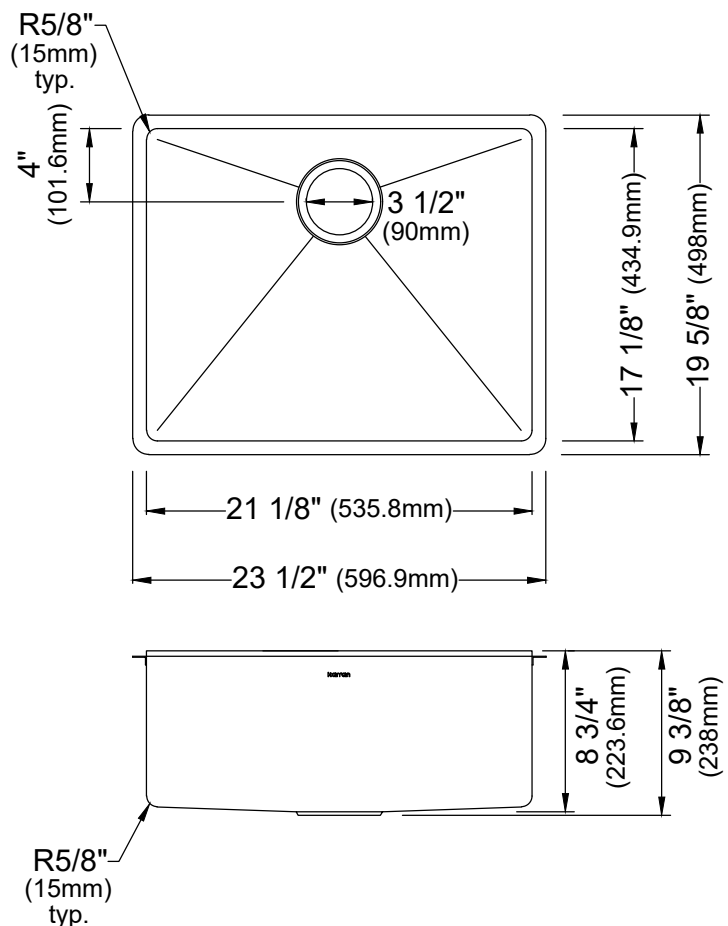

Stocked Color Options

Stainless Steel

Listing and certifications:
cUPC

Limited lifetime warranty