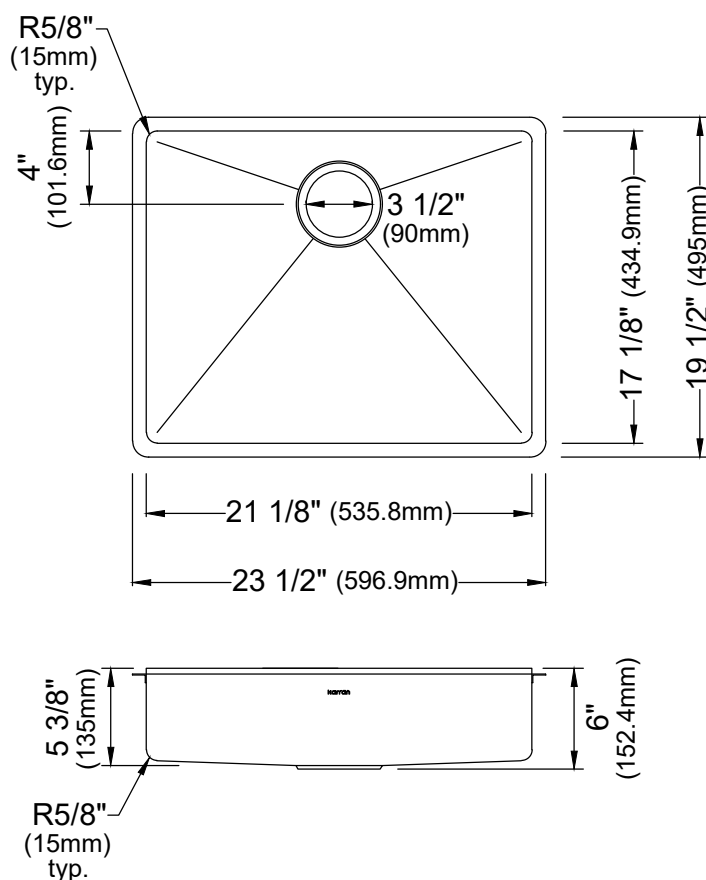

Stocked Color Options

Stainless Steel

Listing and certifications:
cUPC

Limited lifetime warranty