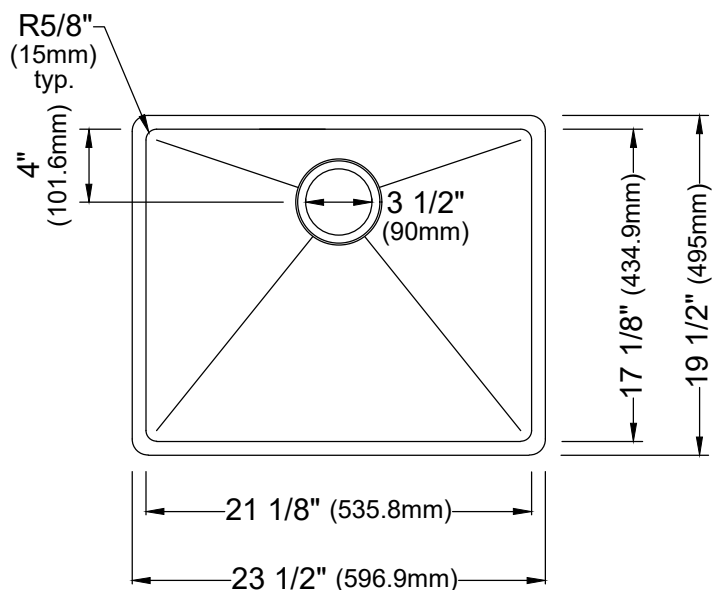

Stocked Color Options

Stainless Steel

Listing and certifications:
cUPC

Limited lifetime warranty