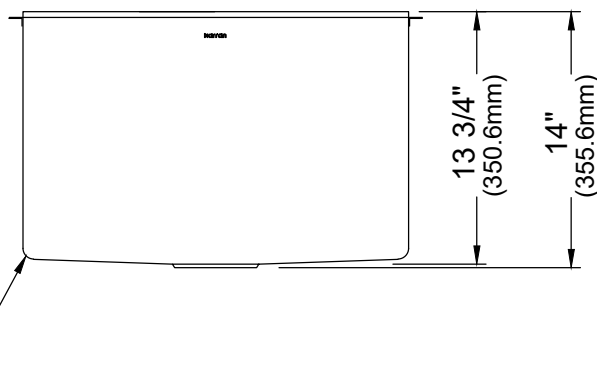

Stocked Color Options

Stainless Steel

Listing and certifications:
cUPC

Limited lifetime warranty