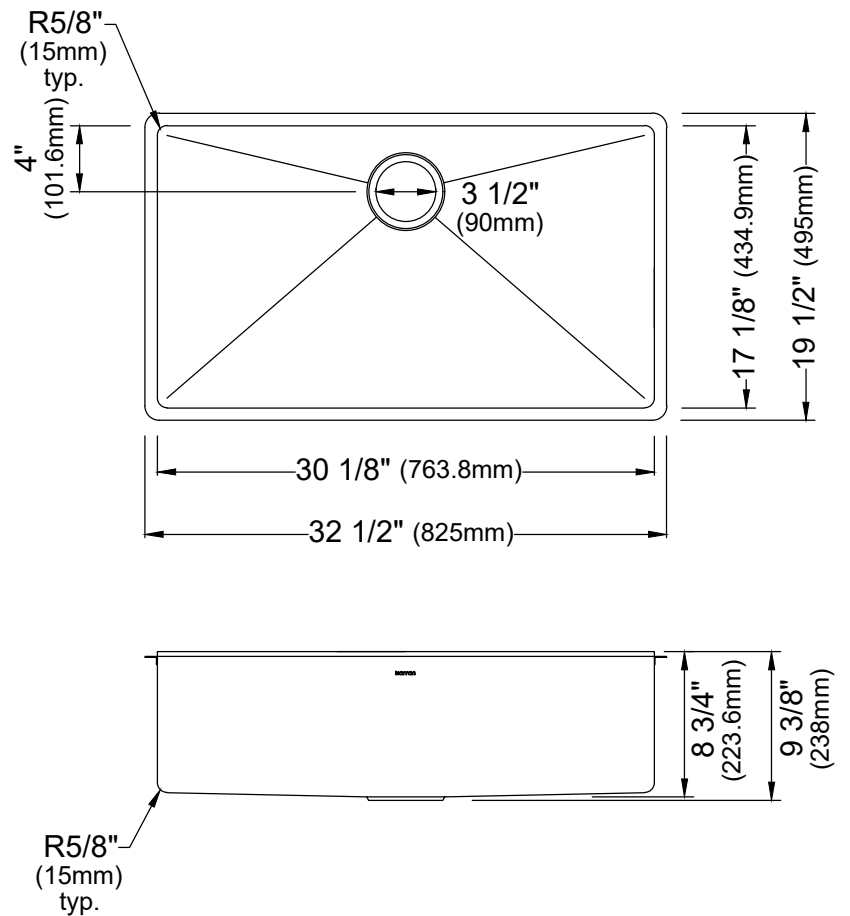

Stocked Color Options

Stainless Steel

Listing and certifications:
cUPC

Limited lifetime warranty