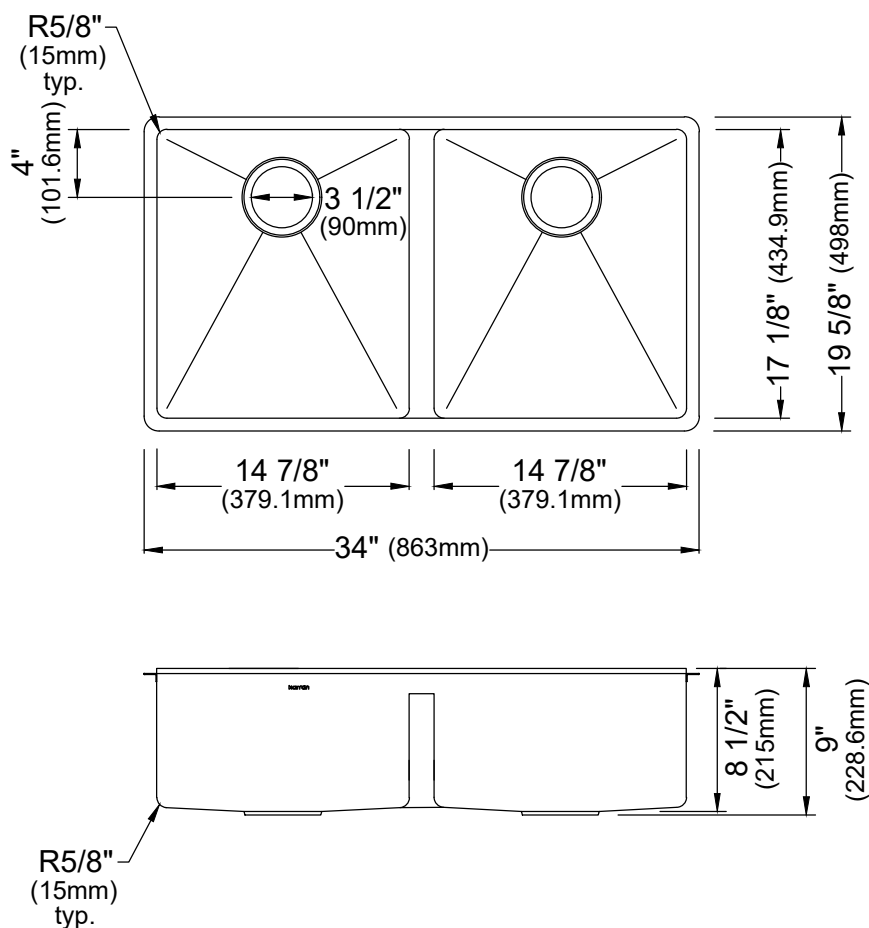

Stocked Color Options

Stainless Steel

Listing and certifications:
cUPC

Limited lifetime warranty