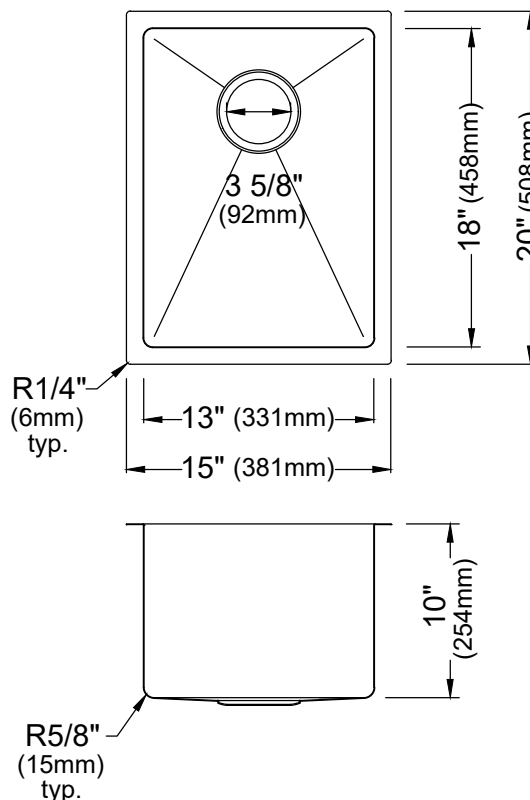

Series	Elite
Material	16 Gauge, Type 304 stainless steel
Installation Type	Undermount
Configuration	Single bowl
Finish	Soft satin brushed finish
Overall Dimensions	15" x 20"
Bowl Dimensions	13" x 18" x 10"
Drain Size	3 5/8"
Finish Available	Stainless Steel
Minimum cabinet size	18"
Template Included	Yes
Clips Included	Yes
Drain Location	Rear
Accessories Included	Strainer and Bottom grid

ACCESSORY
Strainer - L-1
Bottom Grid - GR-3202

Stocked Color Options

Stainless Steel

Listing and certifications:  
cUPC

Limited lifetime warranty