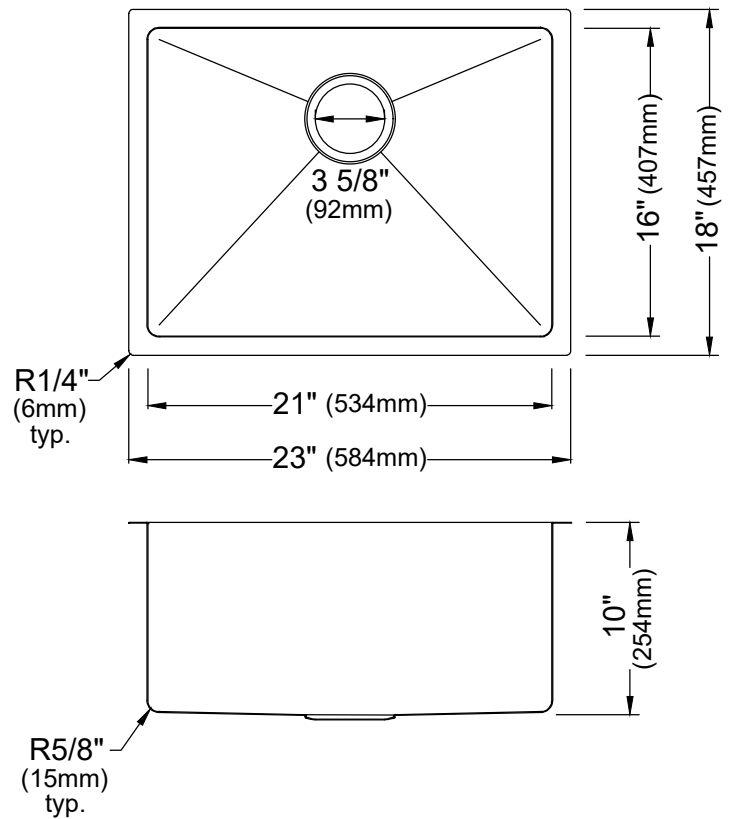

Series	Elite
Material	16 Gauge, Type 304 stainless steel
Installation Type	Undermount
Configuration	Single bowl
Finish	Soft satin brushed finish
Overall Dimensions	23" x 18"
Bowl Dimensions	21 x 16" x 10"
Drain Size	3 5/8"
Finish Available	Stainless Steel
Minimum cabinet size	27"
Template Included	Yes
Clips Included	Yes
Drain Location	Rear
Accessories Included	Strainer and Bottom grid

ACCESSORY
Strainer - L-1
Bottom Grid - GR-3207

Stocked Color Options

Stainless Steel

Listing and certifications:
cUPC

Limited lifetime warranty