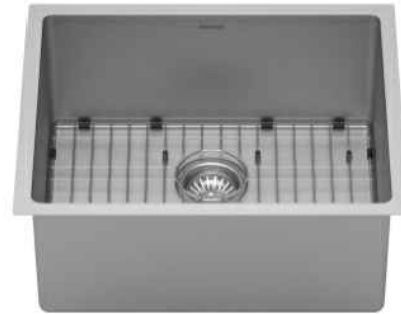

Series	Elite
Material	16 Gauge, Type 304 stainless steel
Installation Type	Undermount
Configuration	Single bowl
Finish	Soft satin brushed finish
Overall Dimensions	23" x 18"
Bowl Dimensions	21 x 16" x 10"
Drain Size	3 5/8"
Finish Available	Stainless Steel
Minimum cabinet size	27"
Template Included	Yes
Clips Included	Yes
Drain Location	Rear
Accessories Included	Strainer and Bottom grid

ACCESSORY
Strainer - L-1
Bottom Grid - GR-3207

Stocked Color Options

Stainless Steel

Listing and certifications:
cUPC

Limited lifetime warranty