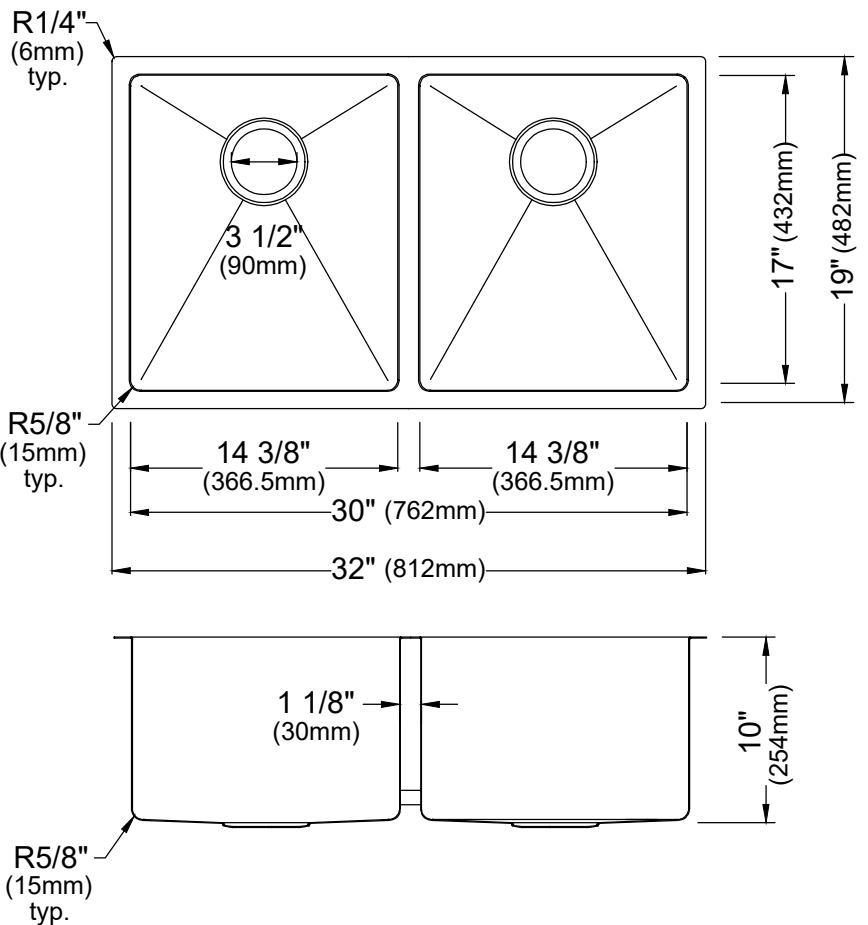

Stocked Color Options

Listing and certifications:
cUPC

Limited lifetime warranty