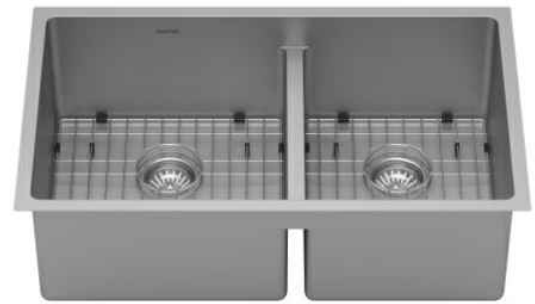

Series	Elite
Material	16 Gauge, Type 304 stainless steel
Installation Type	Undermount
Configuration	Double bowl
Finish	Soft satin brushed finish
Overall Dimensions	32" x 19"
Left Bowl Dimensions	16" x 17" x 10"
Right Bowl Dimensions	12 7/8" x 17" x 10"
Drain Size	3 5/8"
Finish Available	Stainless Steel
Minimum cabinet size	36"
Template Included	Yes
Clips Included	Yes
Drain Locations	Rear
Accessories Included	Strainer (x2) and Bottom grid (x2)

ACCESSORY
Strainer - L-1 x2
Bottom Grid - GR-3203
Bottom Grid - GR-3204

Stocked Color Options

Stainless Steel

Listing and certifications:
cUPC

Limited lifetime warranty