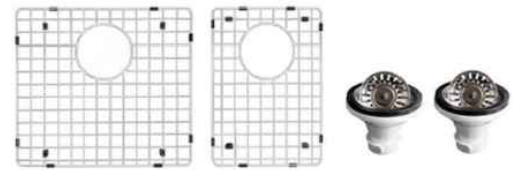

Series	Elite
Material	16 Gauge, Type 304 stainless steel
Installation Type	Undermount
Configuration	Double bowl
Finish	Soft satin brushed finish
Overall Dimensions	32" x 19"
Left Bowl Dimensions	16" x 17" x 10"
Right Bowl Dimensions	12 7/8" x 17" x 10"
Drain Size	3 5/8"
Finish Available	Stainless Steel
Minimum cabinet size	36"
Template Included	Yes
Clips Included	Yes
Drain Locations	Rear
Accessories Included	Strainer (x2) and Bottom grid (x2)

ACCESSORY
Strainer - L-1 x2
Bottom Grid - GR-3203
Bottom Grid - GR-3204

Stocked Color Options

Stainless Steel

Listing and certifications:
cUPC

Limited lifetime warranty