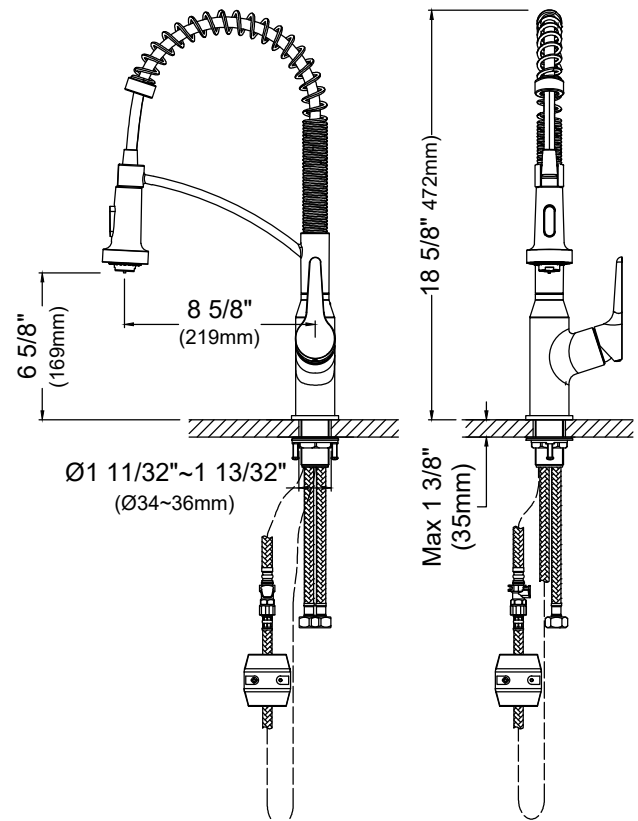

Finishes Available

MODEL	FINISH
KKF210SFSS	Spot Free Stainless Steel
KKF210SS	Stainless Steel
KKF210G	Gold
KKF210C	Chrome
KKF210MB	Matte Black
KKF210BC	Brushed Copper
KKF210ORB	Oil Rubbed Bronze
KKF210SFCB	Spot Free Champagne Bronze
KKF210SFGG	Spot Free Gunmetal Grey
KKF210SFBG	Spot Free Brushed Gold
KKF210MBSFBG	Matte Black/Spot Free Brushed Gold
KKF210MBSFSS	Matte Black/Spot Free Stainless Steel
KKF210MBSFCB	Matte Black/Spot Free Champagne Bronze
KKF210MBSFSGG	Matte Black/Spot Free Gunmetal Grey