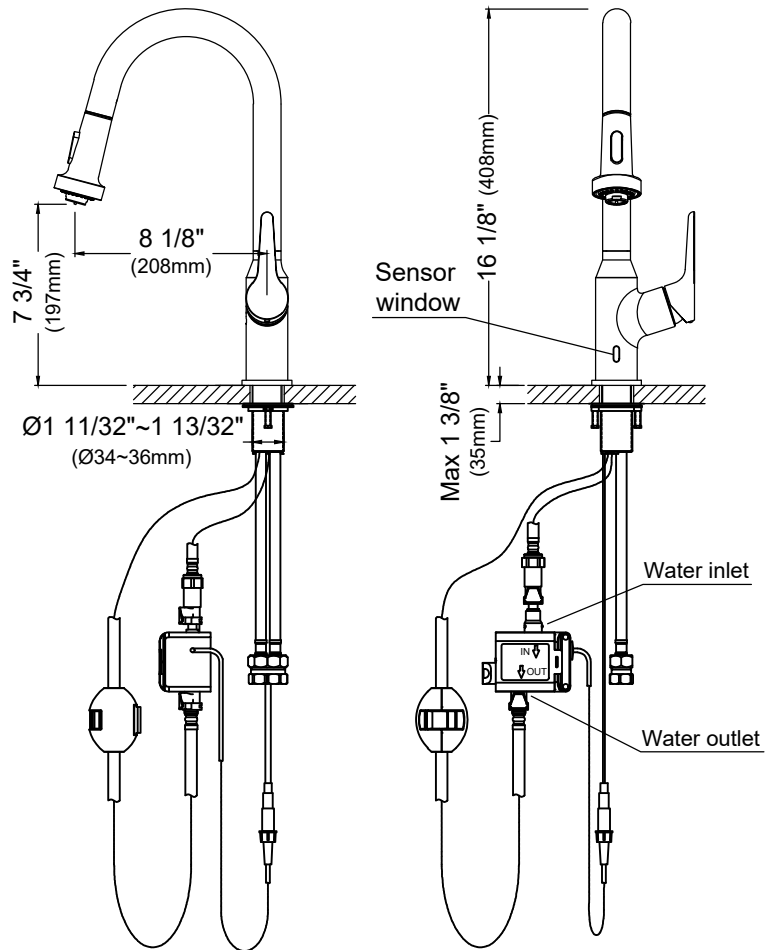

Collection	Scottsdale
Material	Lead-free brass
Installation Type	Single hole
Configuration/Style	Touchless / Sensor pull down with retractable hose
Finish	Durable PVD, multi-plated, corrosion resistant
Overall Height	16 1/8"
Overall Spout Reach	8 1/8"
Overall Spout Height	7 3/4"
Max. Deck Thickness	1 3/8"
Handle Rotation	90° forward
Sprayhead function	3 Function - Spray, Stream and Focused
Water Flow	1.8 GPM
Spout Swivel	360°
Spout	High arc
Cartridge	Ceramic, 1.5 million cycles
Aerator	High-efficiency, anti-clogging
Sprayhead Nozzles	Rubber
What's Included	Mounting hardware, hot and cold water lines
Hose	21 1/2" nylon braided hose*

*NOTE: Black nylon braided hose with matte black. Grey nylon braided hose with spot free stainless steel finishes.

NOTE: 4 AA batteries required (not included)

NOTE: If you do not want to use the Sensor function, switch the dial on the DC Control box from Auto to Manual to have complete manual operation with no sensor function.

Finishes Available

MODEL	FINISH
KKF255MB	Matte Black
KKF255SFSS	Spot Free Stainless Steel

Shown in Matte Black

Listing and certifications:
ASME A112.18.1/CSA B125.1
ADA compliant

Limited Lifetime Warranty

We reserve the right to update product specifications without notice. Please visit karran.com for the most current specification sheets. All dimensions are accurate to 1/4". REV 04-2025