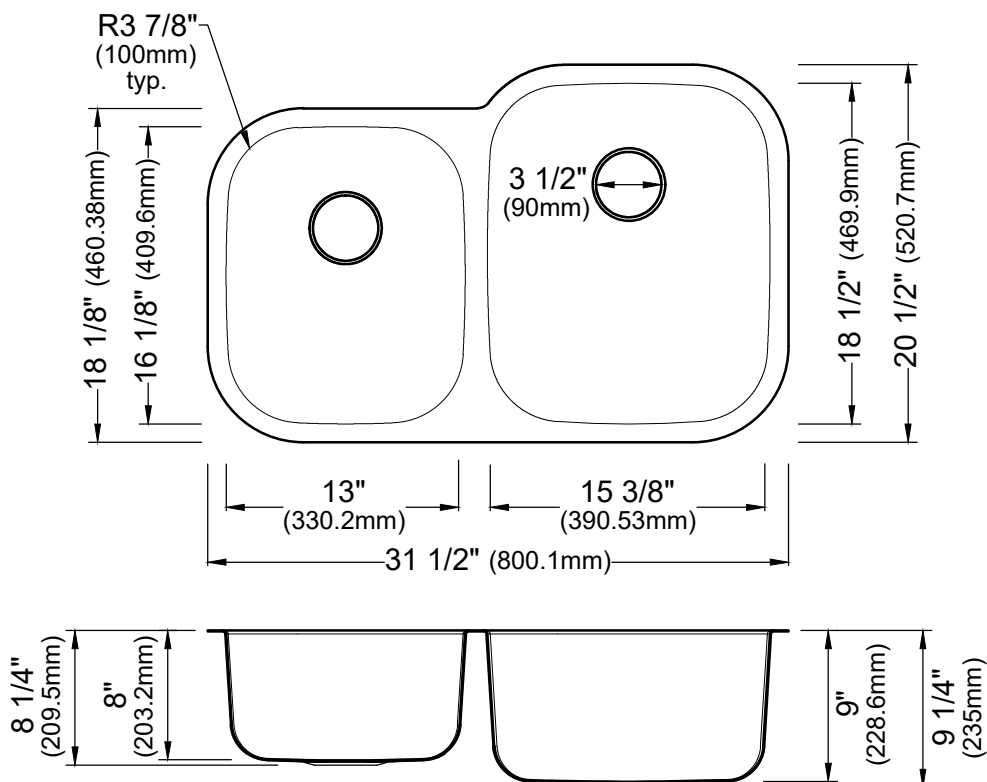

| | |
|-----------------------|------------------------------------|
| Series | Profile |
| Material | 16 Gauge, Type 304 stainless steel |
| Installation Type | Undermount |
| Configuration | Double bowl |
| Finish | Soft satin brushed finish |
| Overall Dimensions | 31 1/2" x 20 1/2" x 9 1/4" |
| Large Bowl Dimensions | 15 3/8" x 18 1/2" x 9" |
| Small Bowl Dimensions | 13" x 16 1/8" x 8" |
| Drain Size | 3 1/2" |
| Finish Available | Stainless Steel |
| Minimum cabinet size | 36" |
| Template Included | Yes |
| Clips Included | Yes |
| Drain Location | Center Rear |

Stocked Color Options

Stainless Steel

Limited lifetime warranty

We reserve the right to update product specifications without notice. Please visit karran.com for the most current specification sheets. All dimensions are accurate to 1/4". REV 10-2025