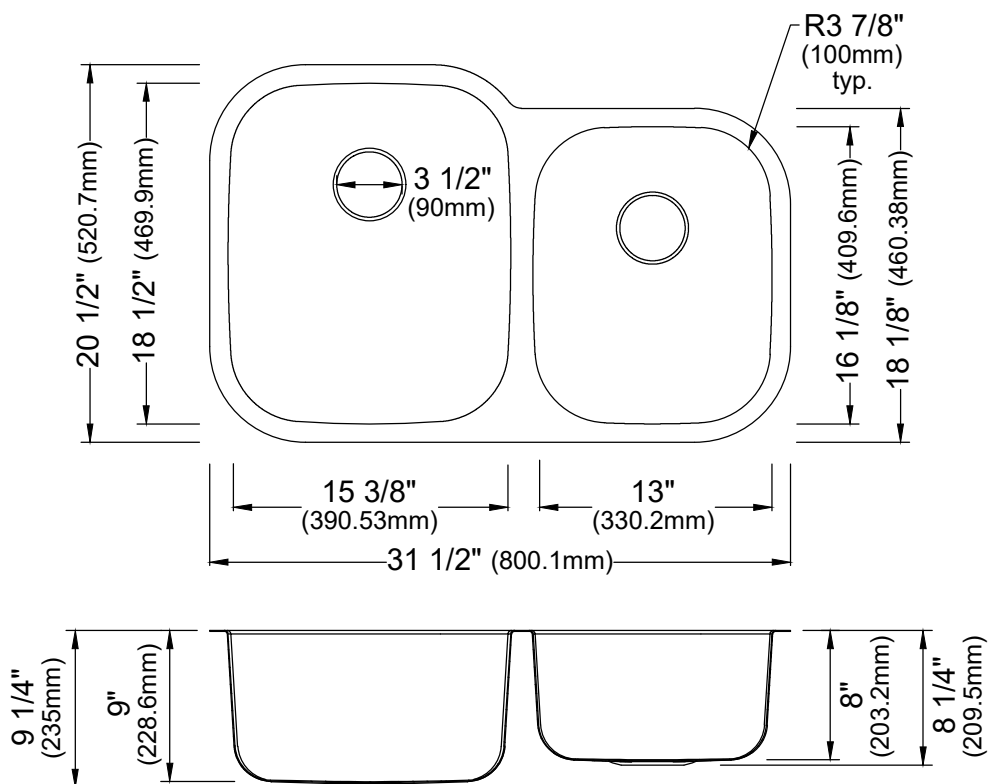

Series	Profile
Material	16 Gauge, Type 304 stainless steel
Installation Type	Undermount
Configuration	Double bowl
Finish	Soft satin brushed finish
Overall Dimensions	31 1/2" x 20 1/2" x 9 1/4"
Large Bowl Dimensions	15 3/8" x 18 1/2" x 9"
Small Bowl Dimensions	13" x 16 1/8" x 8"
Drain Size	3 1/2"
Finish Available	Stainless Steel
Minimum cabinet size	36"
Template Included	Yes
Clips Included	Yes
Drain Location	Center Rear

Stocked Color Options

Stainless Steel

Limited lifetime warranty

We reserve the right to update product specifications without notice. Please visit karran.com for the most current specification sheets. All dimensions are accurate to 1/4". REV 10-2025