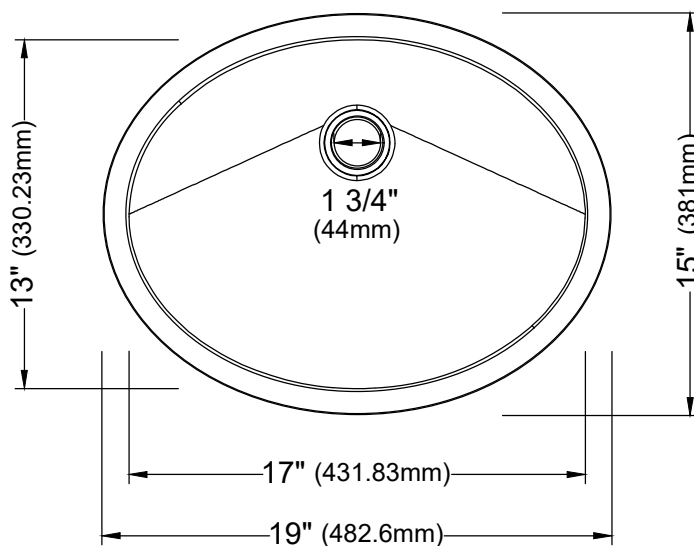

Series	Quartz Q Series
Material	80% quartz / 20% acrylic resin
Installation Type	Seamless undermount
Configuration	Oval
Finish	Matte finish
Overall Dimensions	19" x 15"
Bowl Dimensions	17" x 13" x 5 1/2"
Drain Size	1 3/4"
Colors Available	Bisque, Concrete, White, Black, Grey, Brown, Red, Green, Blue, Purple, Yellow, Orange
Minimum cabinet size	21"
Template Included	No
Clips Included	No
Heat Safe	Up to 535°F
Resistant to	Stain, scratch, abrasion, impact
Drain Location	Rear

Shown in Purple

Stocked Color Options

Listing and certifications:
cUPC

Limited lifetime warranty

We reserve the right to update product specifications without notice. Please visit karran.com for the most current specification sheets. All dimensions are accurate to 1/4". REV 10-2025