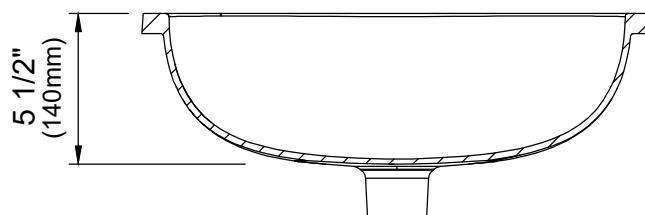

Series	Quartz Q Series
Material	80% quartz / 20% acrylic resin
Installation Type	Seamless undermount
Configuration	Oval
Finish	Matte finish
Overall Dimensions	19" x 15"
Bowl Dimensions	17" x 13" x 5 1/2"
Drain Size	1 3/4"
Colors Available	Bisque, Concrete, White, Black, Grey, Brown, Red, Green, Blue, Purple, Yellow, Orange
Minimum cabinet size	21"
Template Included	No
Clips Included	No
Heat Safe	Up to 535°F
Resistant to	Stain, scratch, abrasion, impact
Drain Location	Rear

Shown in Purple

Stocked Color Options

Listing and certifications:
cUPC

Limited lifetime warranty

We reserve the right to update product specifications without notice. Please visit karran.com for the most current specification sheets. All dimensions are accurate to 1/4". REV 10-2025