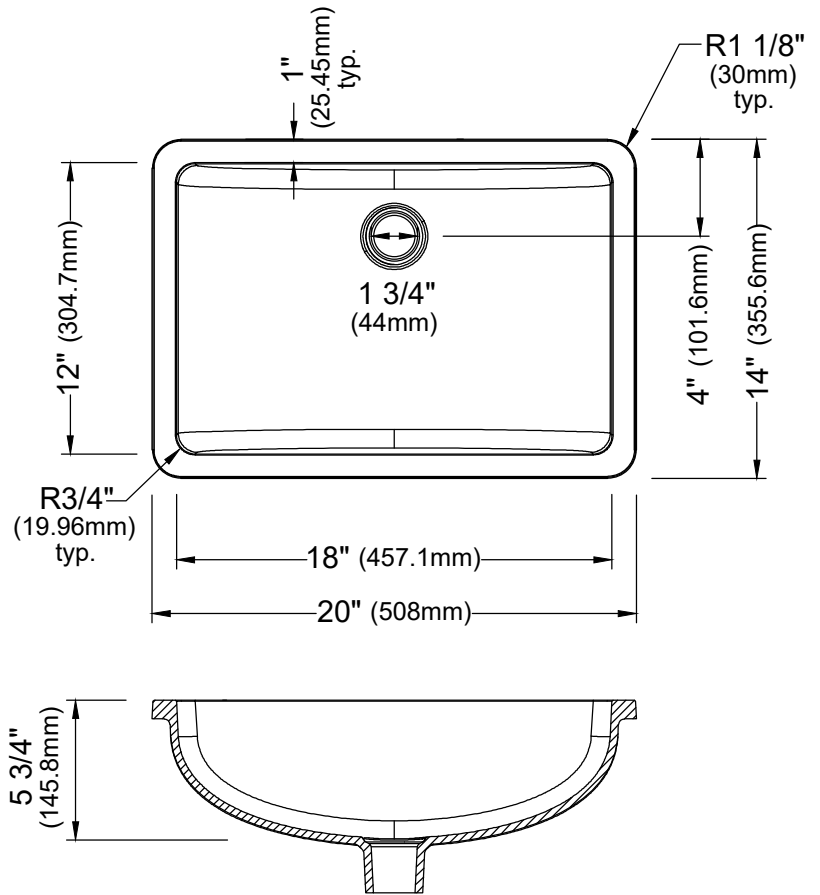

Series	Quartz Q Series
Material	80% quartz / 20% acrylic resin
Installation Type	Seamless undermount
Configuration	Rectangle
Finish	Matte finish
Overall Dimensions	20" x 14"
Bowl Dimensions	18" x 12" x 5 3/4"
Drain Size	1 3/4"
Colors Available	Bisque, Concrete, White, Black, Grey, Brown, Red, Green, Blue, Purple, Yellow, Orange
Minimum cabinet size	24"
Template Included	No
Clips Included	No
Heat Safe	Up to 535°F
Resistant to	Stain, scratch, abrasion, impact
Drain Location	Rear

Shown in Red

Stocked Color Options

Listing and certifications:
cUPC

Limited lifetime warranty

We reserve the right to update product specifications without notice. Please visit karran.com for the most current specification sheets. All dimensions are accurate to 1/4". REV 10-2025