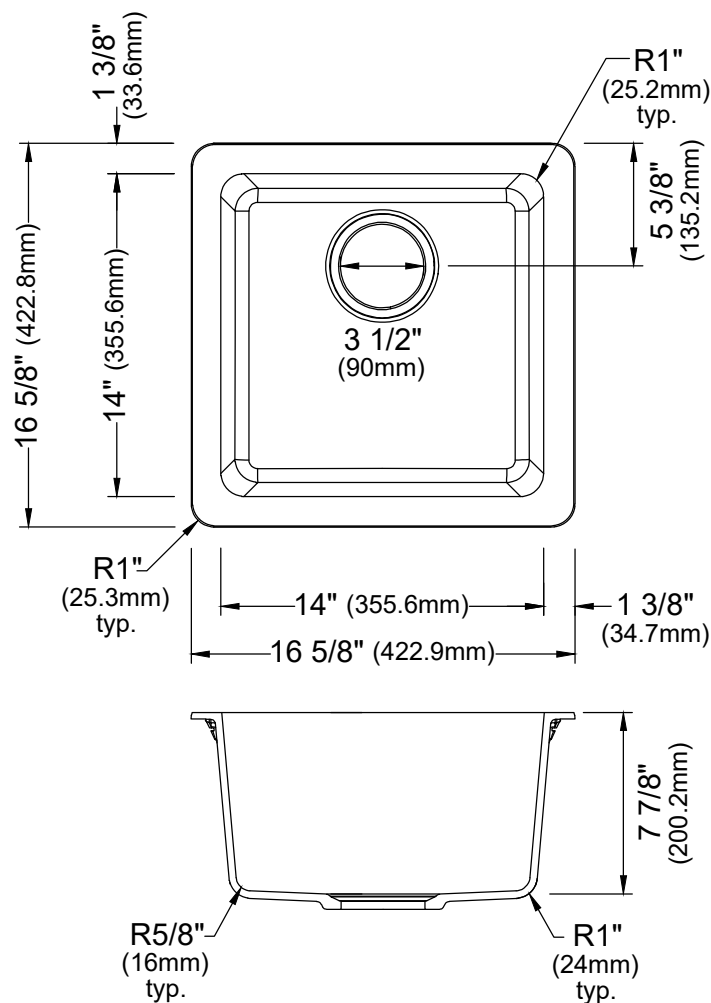

Series	Quartz Q Series
Material	80% quartz / 20% acrylic resin
Installation Type	Seamless undermount
Configuration	Single bowl
Finish	Matte finish
Overall Dimensions	16 5/8" x 16 5/8"
Bowl Dimensions	14" x 14" x 7 7/8"
Drain Size	3 1/2"
Colors Available	Bisque, Concrete, White, Black, Grey, Brown
Minimum cabinet size	18"
Template Included	No
Clips Included	No
Heat Safe	Up to 535°F
Resistant to	Stain, scratch, abrasion, impact
Drain Location	Rear

Shown in Concrete

Stocked Color Options

Listing and certifications:  
cUPC

Limited lifetime warranty

We reserve the right to update product specifications without notice. Please visit [karran.com](http://karran.com) for the most current specification sheets. All dimensions are accurate to 1/4". REV 10-2025