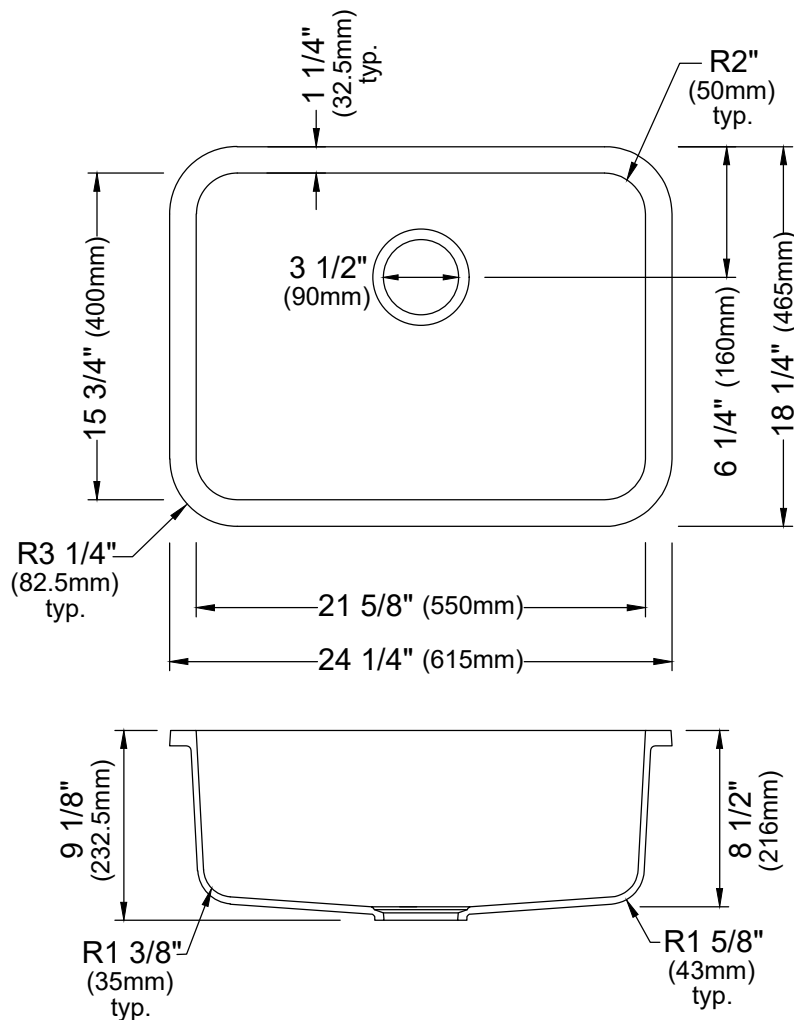

Stocked Color Options

Listing and certifications:
cUPC

Limited lifetime warranty