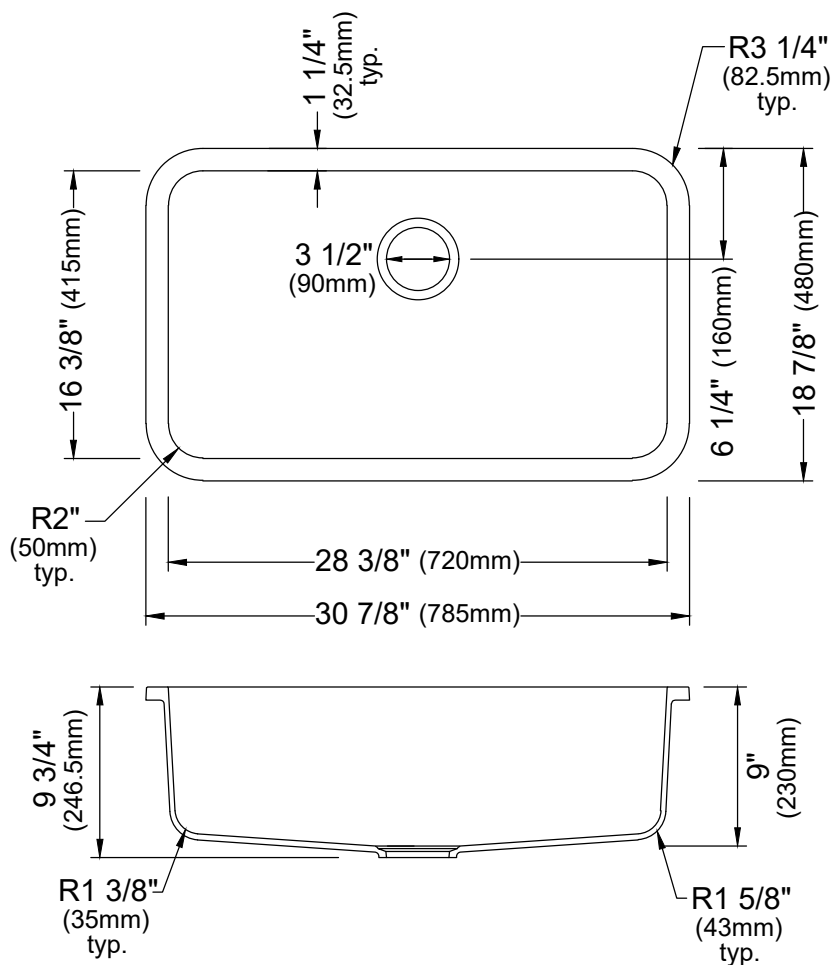

Stocked Color Options

Listing and certifications:
cUPC

Limited lifetime warranty