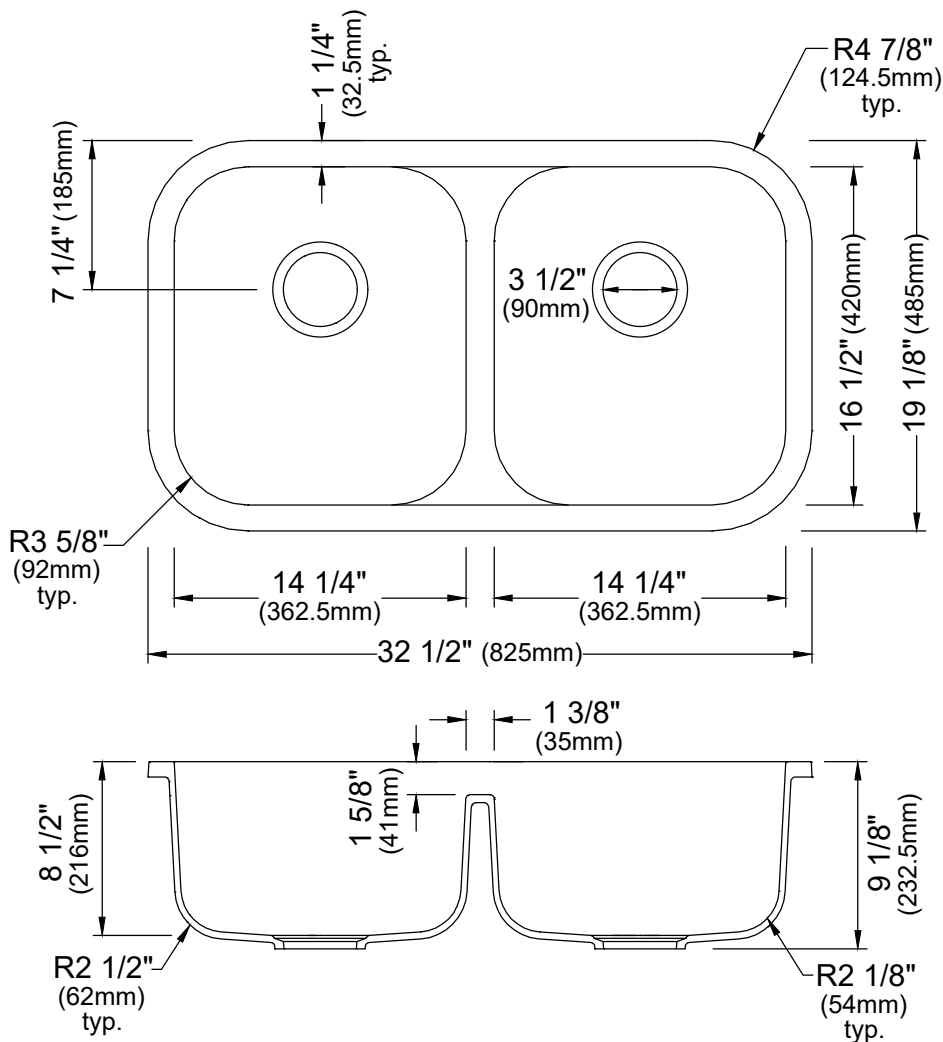

Series	Quartz Q Series
Material	80% quartz / 20% acrylic resin
Installation Type	Seamless undermount
Configuration	Double bowl
Finish	Matte finish
Overall Dimensions	32 1/2" x 19 1/8"
Bowl Dimensions	14 1/4" x 16 1/2" x 8 1/2"
Drain Size	3 1/2"
Colors Available	Bisque, Concrete, White, Black, Grey, Brown
Minimum cabinet size	36"
Template Included	No
Clips Included	No
Heat Safe	Up to 535°F
Resistant to	Stain, scratch, abrasion, impact
Drain Locations	Rear

Shown in Bisque

Stocked Color Options

Listing and certifications:
cUPC

Limited lifetime warranty

We reserve the right to update product specifications without notice. Please visit karran.com for the most current specification sheets. All dimensions are accurate to 1/4". REV 10-2025