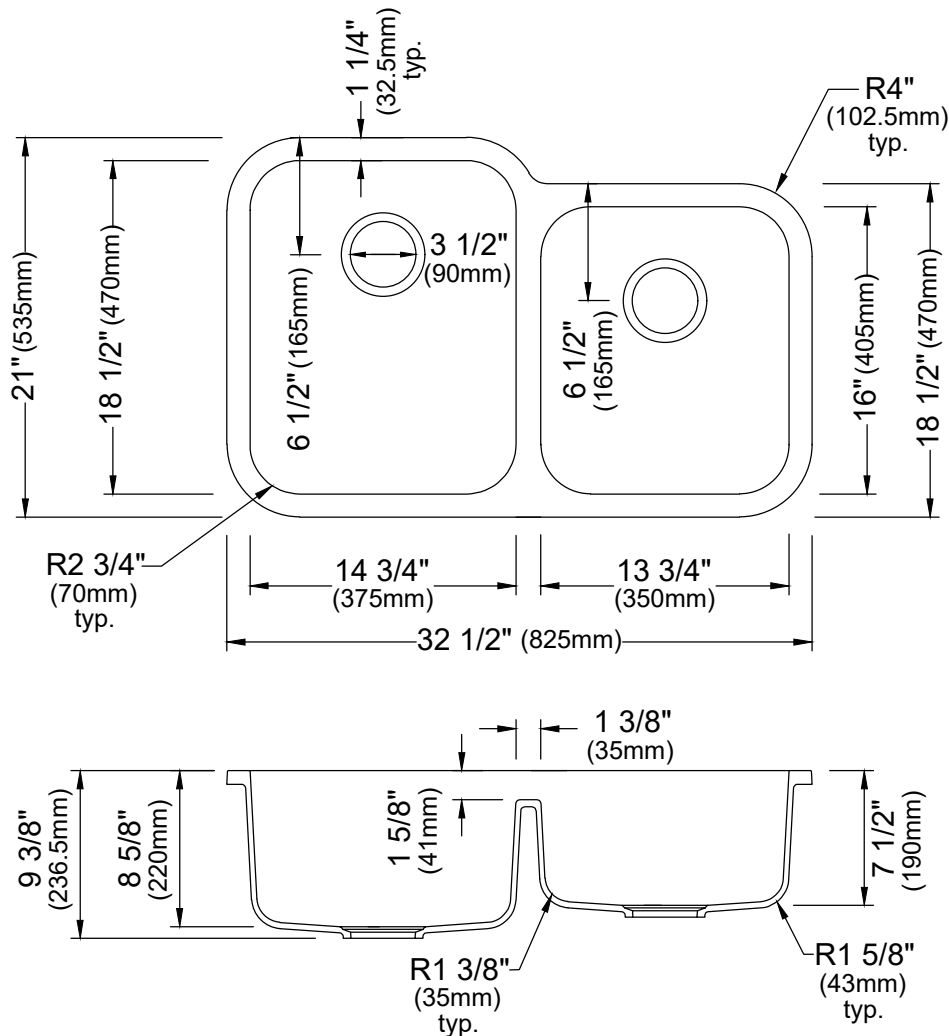

Series	Quartz Q Series
Material	80% quartz / 20% acrylic resin
Installation Type	Seamless undermount
Configuration	Large/small bowl
Finish	Matte finish
Overall Dimensions	32 1/2" x 21"
Left Bowl Dimensions	14 3/4" x 18 1/2" x 8 5/8"
Right Bowl Dimensions	13 3/4" x 16" x 7 1/2"
Drain Size	3 1/2"
Colors Available	Bisque, Concrete, White, Black, Grey, Brown
Minimum cabinet size	36"
Template Included	No
Clips Included	No
Heat Safe	Up to 535°F
Resistant to	Stain, scratch, abrasion, impact
Drain Locations	Rear

Shown in Black

Stocked Color Options

Listing and certifications:
cUPC

Limited lifetime warranty

We reserve the right to update product specifications without notice. Please visit karran.com for the most current specification sheets. All dimensions are accurate to 1/4". REV 10-2025