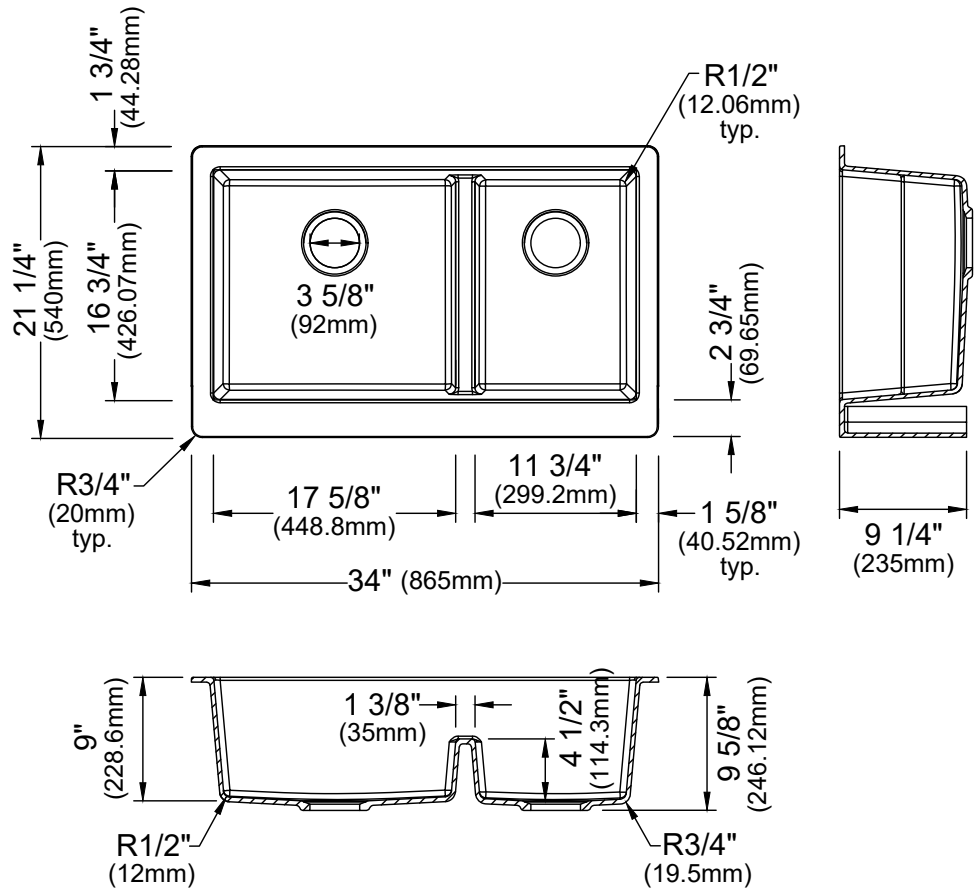

Series	Quartz QA Series
Material	80% quartz / 20% acrylic resin
Installation Type	Apron front
Configuration	Large/small bowl
Finish	Matte finish
Overall Dimensions	34" x 21 1/4" x 9 5/8"
Left Bowl Dimensions	17 5/8" x 16 3/4" x 9"
Right Bowl Dimensions	11 3/4" x 16 3/4" x 9"
Drain Size	3 5/8"
Colors Available	Bisque, Concrete, White, Black, Grey, Brown
Minimum cabinet size	36"
Template Included	No
Clips Included	No
Heat Safe	Up to 535°F
Resistant to	Stain, scratch, abrasion, impact
Drain Locations	Rear
Apron Depth	9 1/4"
Accessories Included	Strainer (x2), Bottom grid (x2) and Luster Pro oil

Shown in Brown

ACCESSORY
Strainer - L-1 x2
Bottom Grid - GR-6003
Bottom Grid - GR-6004
Luster Pro oil

Stocked Color Options

Listing and certifications:
cUPC

Limited lifetime warranty

We reserve the right to update product specifications without notice. Please visit karran.com for the most current specification sheets. All dimensions are accurate to 1/4". REV 06-2025