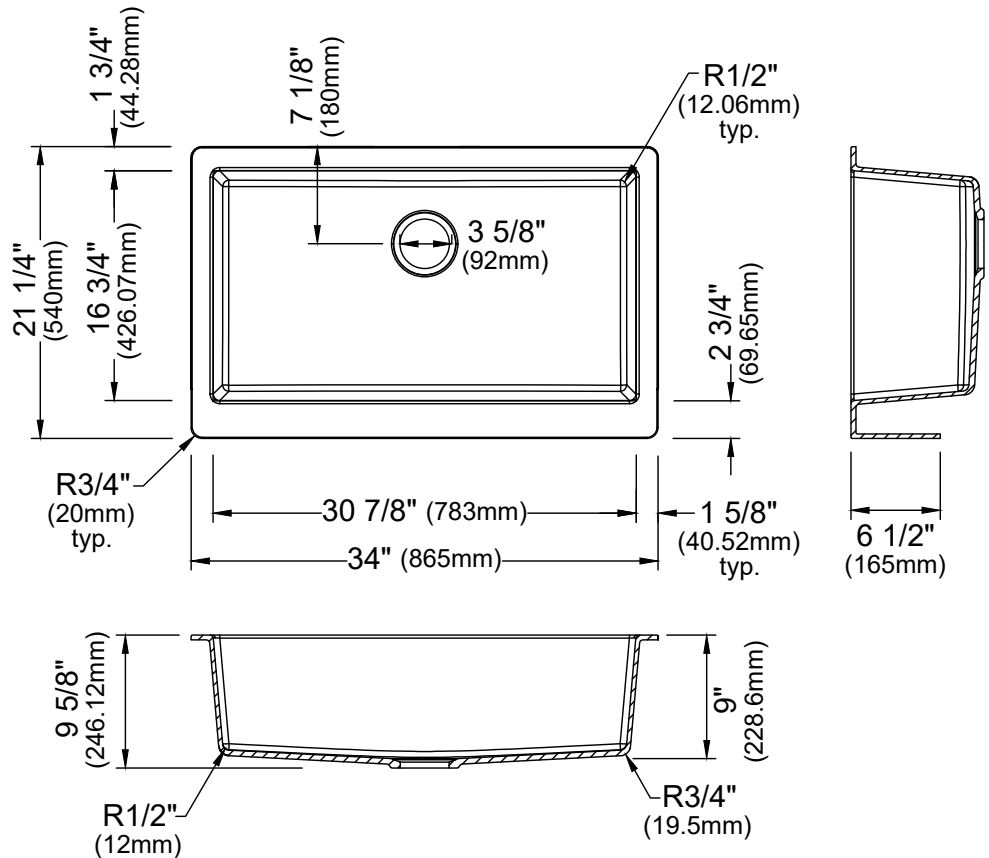

Shown in Concrete

Series	Quartz QAR Series
Material	80% quartz / 20% acrylic resin
Installation Type	Apron front
Configuration	Single bowl
Finish	Matte finish
Overall Dimensions	34" x 21 1/4" x 9 5/8"
Bowl Dimensions	30 7/8" x 16 3/4" x 9"
Drain Size	3 5/8"
Colors Available	Bisque, Concrete, White, Black, Grey, Brown
Minimum cabinet size	36"
Template Included	No
Clips Included	No
Heat Safe	Up to 535°F
Resistant to	Stain, scratch, abrasion, impact
Drain Location	Rear
Apron Depth	6 1/2"
Accessories Included	Strainer, Bottom grid and Luster Pro oil

ACCESSORY
Strainer - L-1
Bottom Grid - GR-6001
Luster Pro oil

Stocked Color Options

Listing and certifications:  
cUPC

Limited lifetime warranty