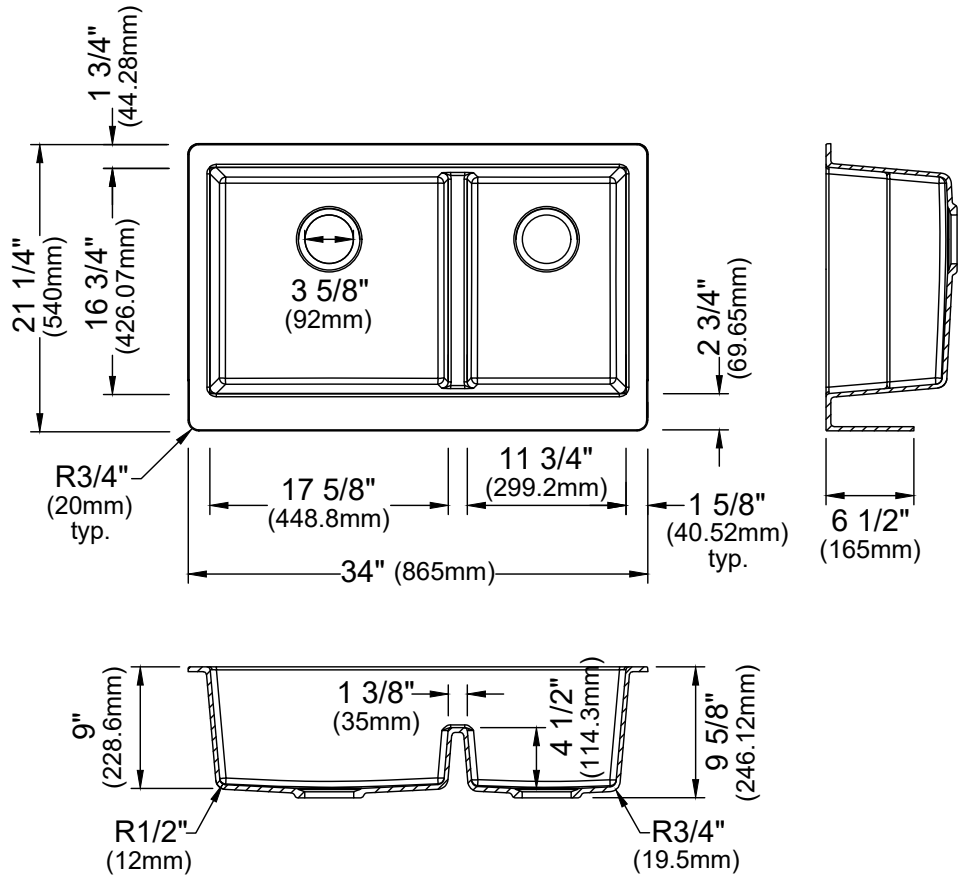

Shown in White

Series	Quartz QAR Series
Material	80% quartz / 20% acrylic resin
Installation Type	Apron front
Configuration	Large/small bowl
Finish	Matte finish
Overall Dimensions	34" x 21 1/4" x 9 5/8"
Left Bowl Dimensions	17 5/8" x 16 3/4" x 9"
Right Bowl Dimensions	11 3/4" x 16 3/4" x 9"
Drain Size	3 5/8"
Colors Available	Bisque, Concrete, White, Black, Grey, Brown
Minimum cabinet size	36"
Template Included	No
Clips Included	No
Heat Safe	Up to 535°F
Resistant to	Stain, scratch, abrasion, impact
Drain Locations	Rear
Apron Depth	6 1/2"
Accessories Included	Strainer (x2), Bottom grid (x2) and Luster Pro oil

ACCESSORY
Strainer - L-1 x2
Bottom Grid - GR-6003
Bottom Grid - GR-6004
Luster Pro oil

Stocked Color Options

Listing and certifications:
cUPC

Limited lifetime warranty

We reserve the right to update product specifications without notice. Please visit karran.com for the most current specification sheets. All dimensions are accurate to 1/4". REV 06-2025