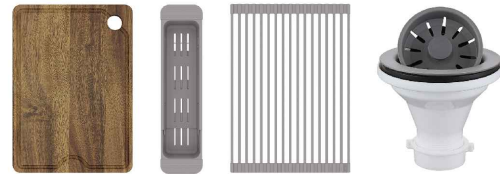

Series	Quartz QAWS Series
Material	80% quartz / 20% acrylic resin
Installation Type	Apron front
Configuration	Single bowl workstation
Finish	Matte finish
Overall Dimensions	34" x 21 1/4" x 9 3/4"
Bowl Dimensions	30 3/4" x 15 3/4" x 9 1/8"
Drain Size	3 1/2"
Colors Available	Bisque, Concrete, White, Black, Grey, Brown
Minimum cabinet size	36"
Template Included	No
Clips Included	No
Heat Safe	Up to 535°
Resistant to	Stain, scratch, abrasion, impact
Drain Location	Rear
Apron Depth	6 1/2"
Accessories Included	Strainer, Cutting board, Colander, Drying rack

Shown in Grey

Stocked Color Options

Accessories Included

BISQUE - BI

Strainer - QBSBI
Drying Rack - DR1712BIR5
Cutting Board - CB1711BAM
Colander - COL2204BI

WHITE - WH

Strainer - QBSWH
Drying Rack - DR1712WHR5
Cutting Board - CB1711BAM
Colander - COL2204WH

GREY - GR

Strainer - QBSGR
Drying Rack - DR1712GRR5
Cutting Board - CB1711AC
Colander - COL2204GR

CONCRETE - CN

Strainer - QBSCN
Drying Rack - DR1712CNR5
Cutting Board - CB1711BAM
Colander - COL2204CN

BLACK - BL

Strainer - QBSBL
Drying Rack - DR1712BLR5
Cutting Board - CB1711AC
Colander - COL2204BL

BROWN - BR

Strainer - QBSBR
Drying Rack - DR1712BRR5
Cutting Board - CB1711AC
Colander - COL2204BR