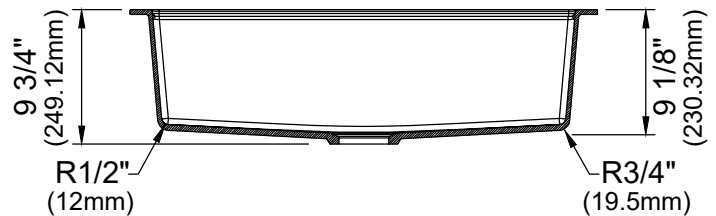

Listing and certifications:
cUPC

Limited lifetime warranty