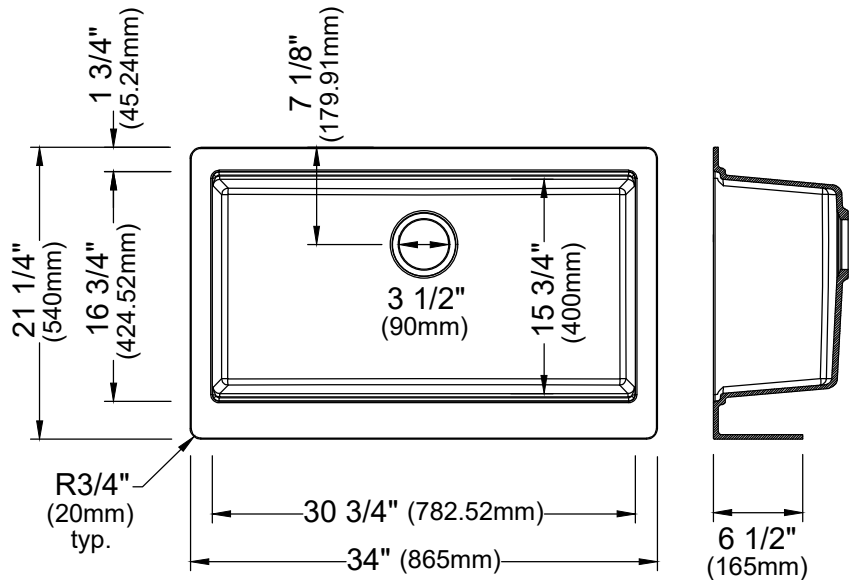

Listing and certifications:
cUPC

Limited lifetime warranty