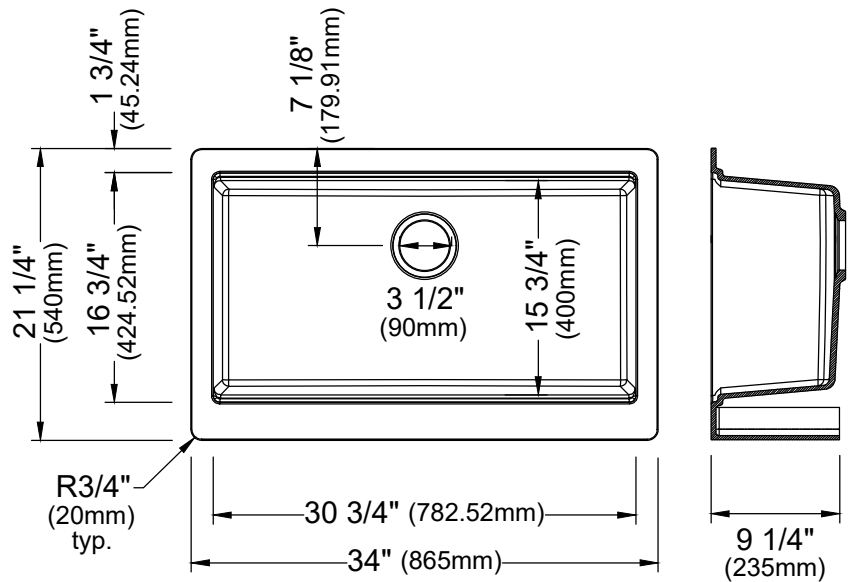

Listing and certifications:
cUPC

Limited lifetime warranty