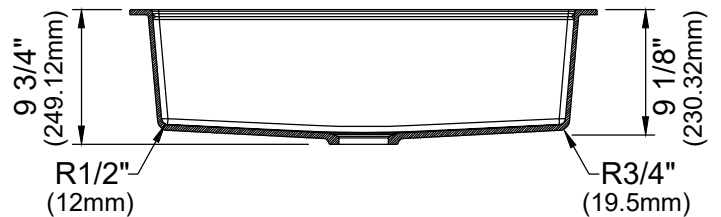

Listing and certifications:
cUPC

Limited lifetime warranty