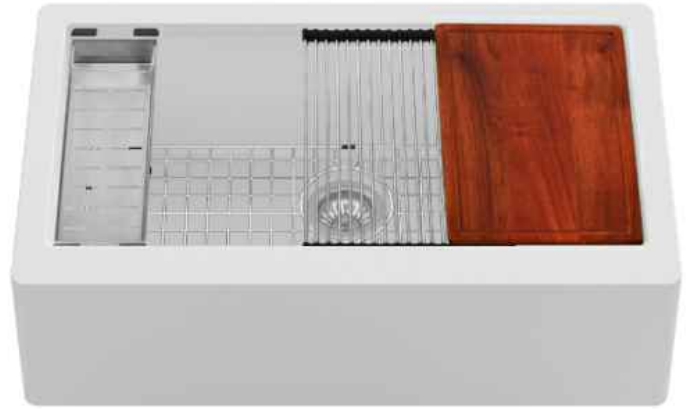

| | |
|----------------------|--|
| Series | Quartz QAWS Series |
| Material | 80% quartz / 20% acrylic resin |
| Installation Type | Apron front |
| Configuration | Single bowl |
| Finish | Matte finish |
| Overall Dimensions | 34" x 21 1/4" x 9 3/4" |
| Bowl Dimensions | 30 3/4" x 16 3/4" x 9 1/8" |
| Drain Size | 3 5/8" |
| Colors Available | Bisque, Concrete, White, Black, Grey, Brown |
| Minimum cabinet size | 36" |
| Template Included | No |
| Clips Included | No |
| Heat Safe | Up to 535° |
| Resistant to | Stain, scratch, abrasion, impact |
| Drain Location | Rear |
| Apron Depth | 9 1/4" |
| Accessories Included | Strainer, Cutting board, Colander, Drying rack, Bottom grid and Luster Pro oil |

Shown in White

| ACCESSORY |
|--------------------------|
| Strainer - L-2 |
| Bottom Grid - GR-6023 |
| Cutting Board - CB1711SW |
| Colander - COL175SS |
| Drying Rack - DR1713 |
| Luster Pro oil |

Stocked Color Options