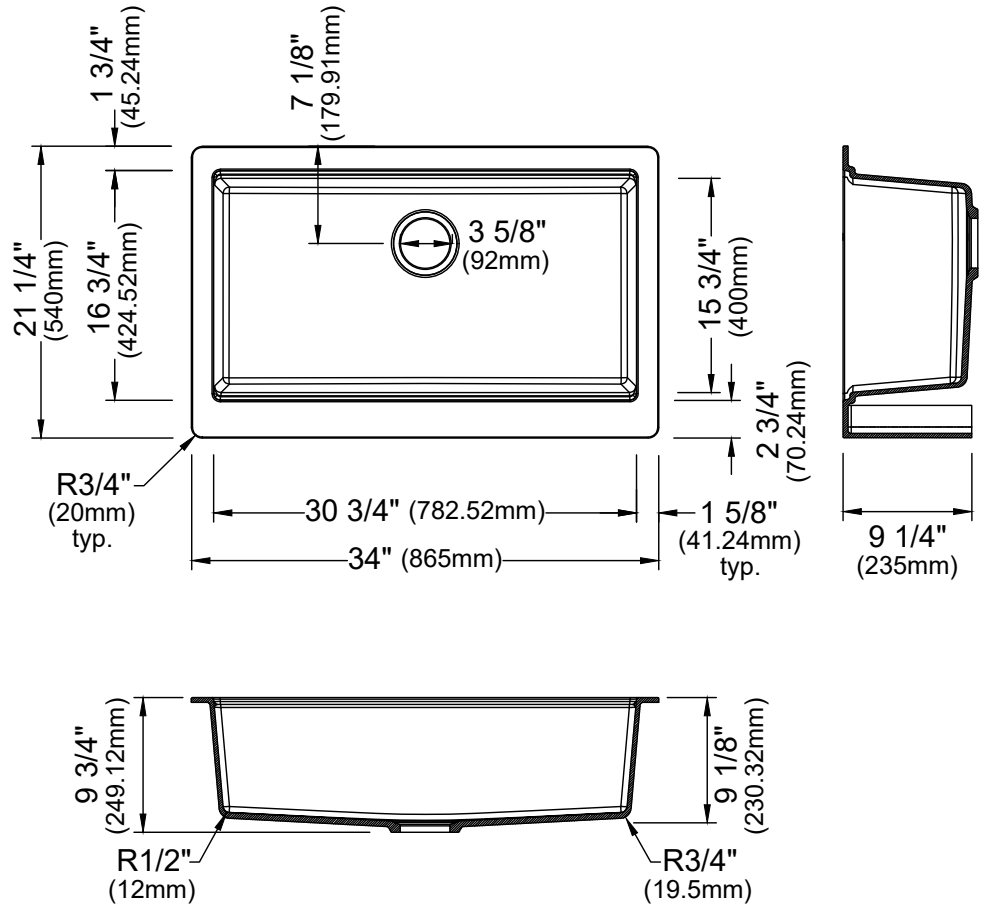

| | |
|----------------------|--|
| Series | Quartz QAWS Series |
| Material | 80% quartz / 20% acrylic resin |
| Installation Type | Apron front |
| Configuration | Single bowl |
| Finish | Matte finish |
| Overall Dimensions | 34" x 21 1/4" x 9 3/4" |
| Bowl Dimensions | 30 3/4" x 16 3/4" x 9 1/8" |
| Drain Size | 3 5/8" |
| Colors Available | Bisque, Concrete, White, Black, Grey, Brown |
| Minimum cabinet size | 36" |
| Template Included | No |
| Clips Included | No |
| Heat Safe | Up to 535° |
| Resistant to | Stain, scratch, abrasion, impact |
| Drain Location | Rear |
| Apron Depth | 9 1/4" |
| Accessories Included | Strainer, Cutting board, Colander, Drying rack, Bottom grid and Luster Pro oil |

Shown in White

| ACCESSORY |
|--------------------------|
| Strainer - L-2 |
| Bottom Grid - GR-6023 |
| Cutting Board - CB1711SW |
| Colander - COL175SS |
| Drying Rack - DR1713 |
| Luster Pro oil |

Stocked Color Options

Listing and certifications:
cUPC

Limited lifetime warranty

We reserve the right to update product specifications without notice. Please visit karran.com for the most current specification sheets. All dimensions are accurate to 1/4". REV 06-2025