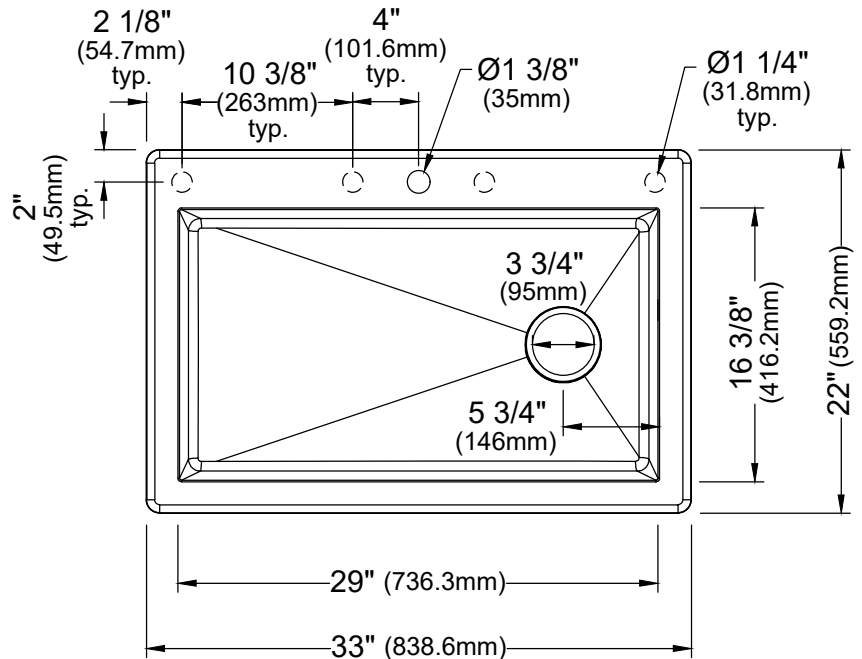

Series	Quartz QT Series
Material	80% quartz / 20% acrylic resin
Installation Type	Top mount / Drop-in
Configuration	Large single bowl
Finish	Matte finish
Overall Dimensions	33" x 22" x 9 1/2"
Bowl Dimensions	29" x 16 3/8" x 9"
Drain Size	3 3/4"
Colors Available	Bisque, Concrete, White, Black, Grey, Brown
Minimum cabinet size	36"
Template Included	Yes
Clips Included	Yes
Heat Safe	Up to 535°F
Resistant to	Stain, scratch, abrasion, impact
Drain Location	Right Offset
Accessories Included	Strainer, Bottom grid and Luster Pro oil

Shown in Black

ACCESSORY
Strainer - L-1
Bottom Grid - GR-6012
Luster Pro oil

Stocked Color Options

Listing and certifications:  
cUPC

Limited lifetime warranty

- = pre-drilled faucet / drain hole
- ⊖ = semi-drilled knock-out location(s)

We reserve the right to update product specifications without notice. Please visit [karran.com](http://karran.com) for the most current specification sheets. All dimensions are accurate to 1/4". REV 06-2025