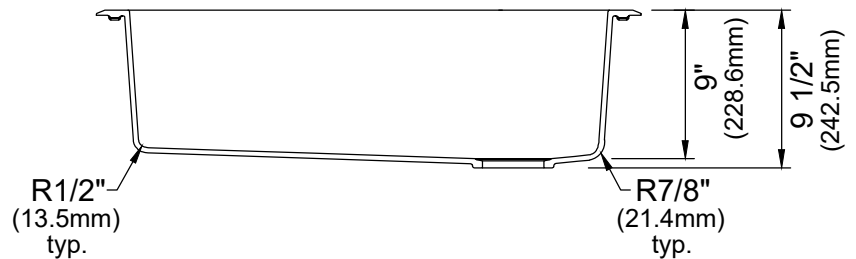

Series	Quartz QT Series
Material	80% quartz / 20% acrylic resin
Installation Type	Top mount / Drop-in
Configuration	Large single bowl
Finish	Matte finish
Overall Dimensions	33" x 22" x 9 1/2"
Bowl Dimensions	29" x 16 3/8" x 9"
Drain Size	3 3/4"
Colors Available	Bisque, Concrete, White, Black, Grey, Brown
Minimum cabinet size	36"
Template Included	Yes
Clips Included	Yes
Heat Safe	Up to 535°F
Resistant to	Stain, scratch, abrasion, impact
Drain Location	Right Offset
Accessories Included	Strainer, Bottom grid and Luster Pro oil

Shown in Black

ACCESSORY
Strainer - L-1
Bottom Grid - GR-6012
Luster Pro oil

Stocked Color Options

Listing and certifications:  
cUPC

Limited lifetime warranty

- = pre-drilled faucet / drain hole
- ⊖ = semi-drilled knock-out location(s)

We reserve the right to update product specifications without notice. Please visit [karran.com](http://karran.com) for the most current specification sheets. All dimensions are accurate to 1/4". REV 06-2025