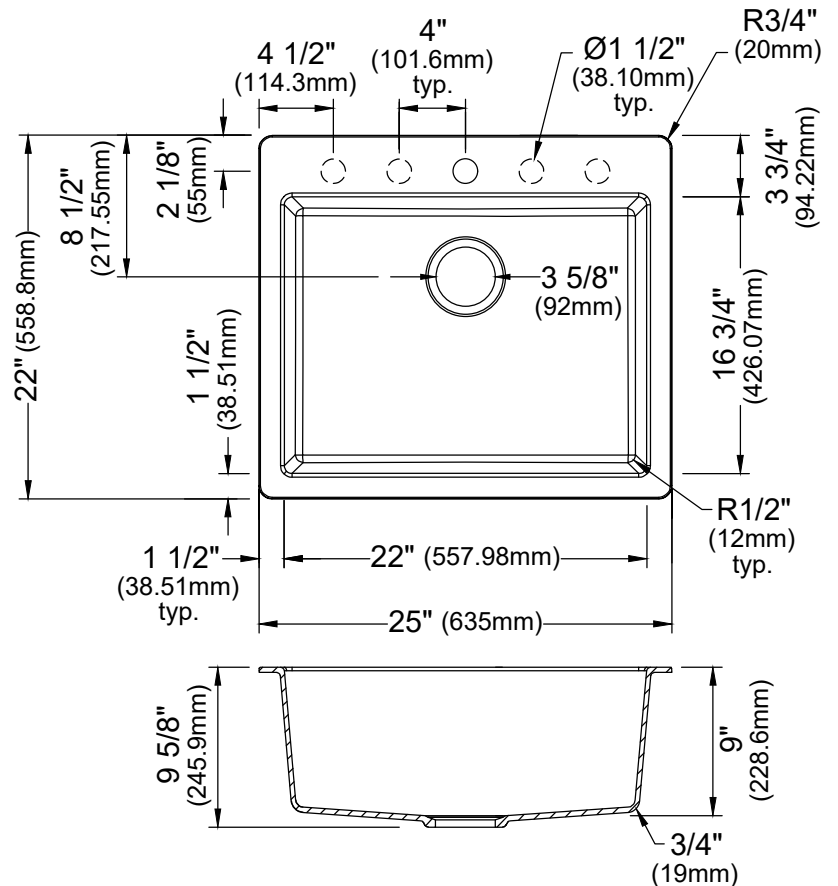

Series	Quartz QT Series
Material	80% quartz / 20% acrylic resin
Installation Type	Top mount / Drop-in
Configuration	Single bowl
Finish	Matte finish
Overall Dimensions	25" x 22" x 9 5/8"
Bowl Dimensions	22" x 16 3/4" x 9"
Drain Size	3 5/8"
Colors Available	Bisque, Concrete, White, Black, Grey, Brown
Minimum cabinet size	27"
Template Included	Yes
Clips Included	Yes
Heat Safe	Up to 535°F
Resistant to	Stain, scratch, abrasion, impact
Drain Location	Rear
Accessories Included	Strainer, Bottom grid and Luster Pro oil

Shown in Bisque

ACCESSORY
Strainer - L-1
Bottom Grid - GR-6022
Luster Pro oil

Stocked Color Options

Listing and certifications:
cUPC

Limited lifetime warranty

- = pre-drilled faucet / drain hole
- = semi-drilled knock-out location(s)