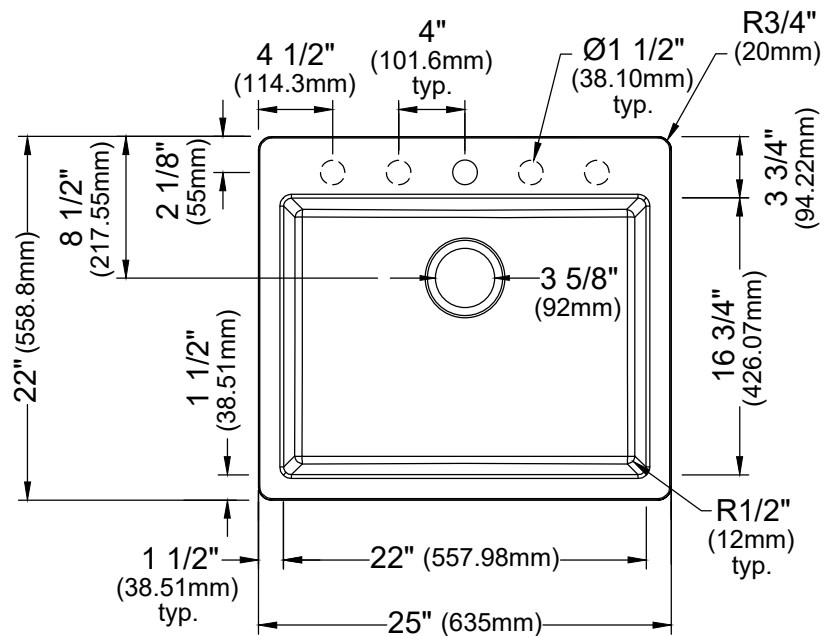

Series	Quartz QT Series
Material	80% quartz / 20% acrylic resin
Installation Type	Top mount / Drop-in
Configuration	Single bowl
Finish	Matte finish
Overall Dimensions	25" x 22" x 9 5/8"
Bowl Dimensions	22" x 16 3/4" x 9"
Drain Size	3 5/8"
Colors Available	Bisque, Concrete, White, Black, Grey, Brown
Minimum cabinet size	27"
Template Included	Yes
Clips Included	Yes
Heat Safe	Up to 535°F
Resistant to	Stain, scratch, abrasion, impact
Drain Location	Rear

Shown in Black

Stocked Color Options

Listing and certifications:
cUPC

Limited lifetime warranty

- = pre-drilled faucet / drain hole
- = semi-drilled knock-out location(s)

We reserve the right to update product specifications without notice. Please visit karran.com for the most current specification sheets. All dimensions are accurate to 1/4". REV 06-2025