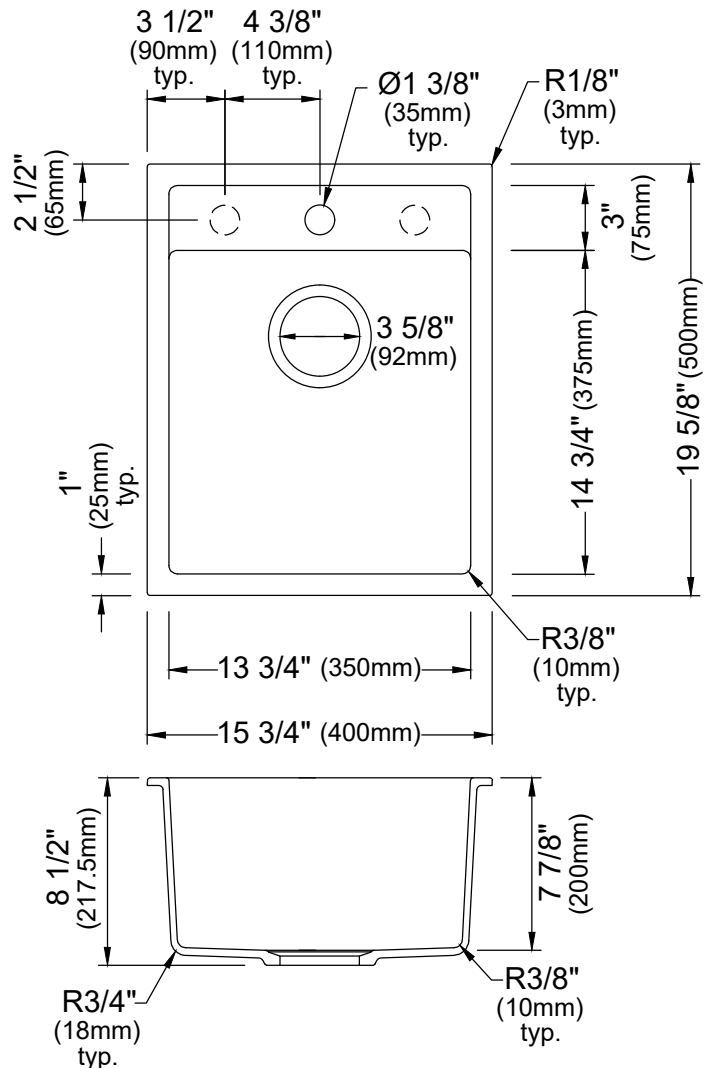

Series	Quartz QT Series
Material	80% quartz / 20% acrylic resin
Installation Type	Top mount / Drop-in
Configuration	Single bowl
Finish	Matte finish
Overall Dimensions	15 3/4" x 19 5/8" x 8 1/2"
Bowl Dimensions	13 3/4" x 14 3/4" x 7 7/8"
Drain Size	3 5/8"
Colors Available	Bisque, Concrete, White, Black, Grey, Brown
Minimum cabinet size	21"
Template Included	Yes
Clips Included	Yes
Heat Safe	Up to 535°F
Resistant to	Stain, scratch, abrasion, impact
Drain Location	Rear

Shown in Grey

Stocked Color Options

Listing and certifications:
cUPC

Limited lifetime warranty

- = pre-drilled faucet / drain hole
- = semi-drilled knock-out location(s)

We reserve the right to update product specifications without notice. Please visit karran.com for the most current specification sheets. All dimensions are accurate to 1/4". REV 03-2025