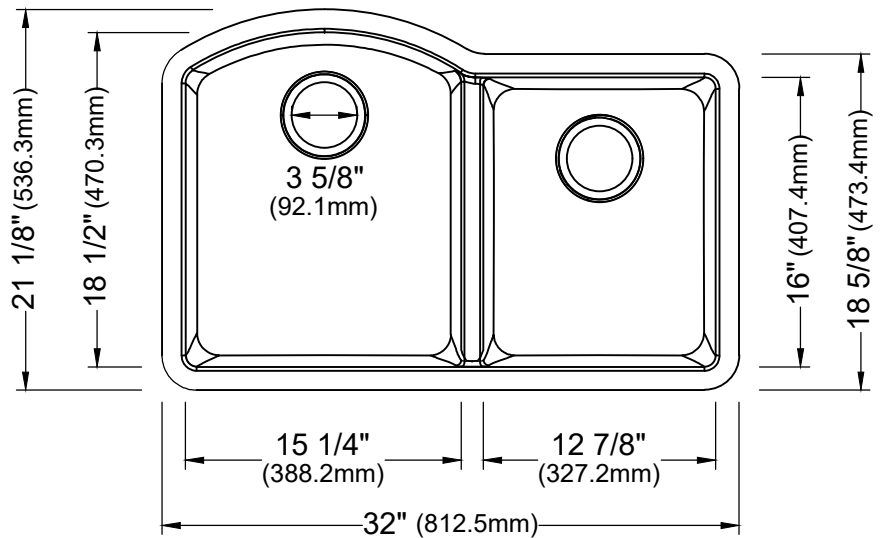

Stocked Color Options