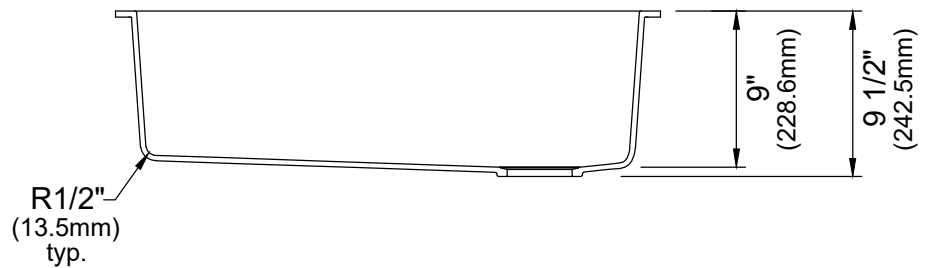

Series	Quartz QU Series
Material	80% quartz / 20% acrylic resin
Installation Type	Undermount
Configuration	Large single bowl
Finish	Matte finish
Overall Dimensions	31 3/8" x 18 7/8" x 9 1/2"
Bowl Dimensions	29" x 16 3/8" x 9"
Drain Size	3 3/4"
Colors Available	Bisque, Concrete, White, Black, Grey, Brown
Minimum cabinet size	36"
Template Included	Yes
Clips Included	Yes
Heat Safe	Up to 535°F
Resistant to	Stain, scratch, abrasion, impact
Drain Location	Right Offset
Accessories Included	Strainer, Bottom grid and Luster Pro oil

Shown in Brown

ACCESSORY
Strainer - L-1
Bottom Grid - GR-6012
Luster Pro oil

Stocked Color Options

Listing and certifications:  
cUPC

Limited lifetime warranty

We reserve the right to update product specifications without notice. Please visit [karran.com](http://karran.com) for the most current specification sheets. All dimensions are accurate to 1/4". REV 06-2025