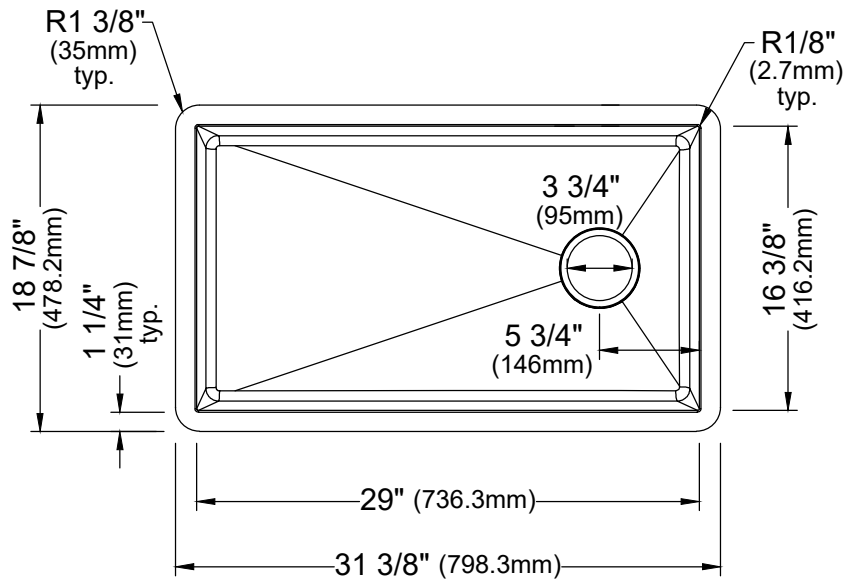

Series	Quartz QU Series
Material	80% quartz / 20% acrylic resin
Installation Type	Undermount
Configuration	Large single bowl
Finish	Matte finish
Overall Dimensions	31 3/8" x 18 7/8" x 9 1/2"
Bowl Dimensions	29" x 16 3/8" x 9"
Drain Size	3 3/4"
Colors Available	Bisque, Concrete, White, Black, Grey, Brown
Minimum cabinet size	36"
Template Included	Yes
Clips Included	Yes
Heat Safe	Up to 535°F
Resistant to	Stain, scratch, abrasion, impact
Drain Location	Right Offset
Accessories Included	Strainer, Bottom grid and Luster Pro oil

Shown in Brown

ACCESSORY
Strainer - L-1
Bottom Grid - GR-6012
Luster Pro oil

Stocked Color Options

Listing and certifications:  
cUPC

Limited lifetime warranty

We reserve the right to update product specifications without notice. Please visit [karran.com](http://karran.com) for the most current specification sheets. All dimensions are accurate to 1/4". REV 06-2025