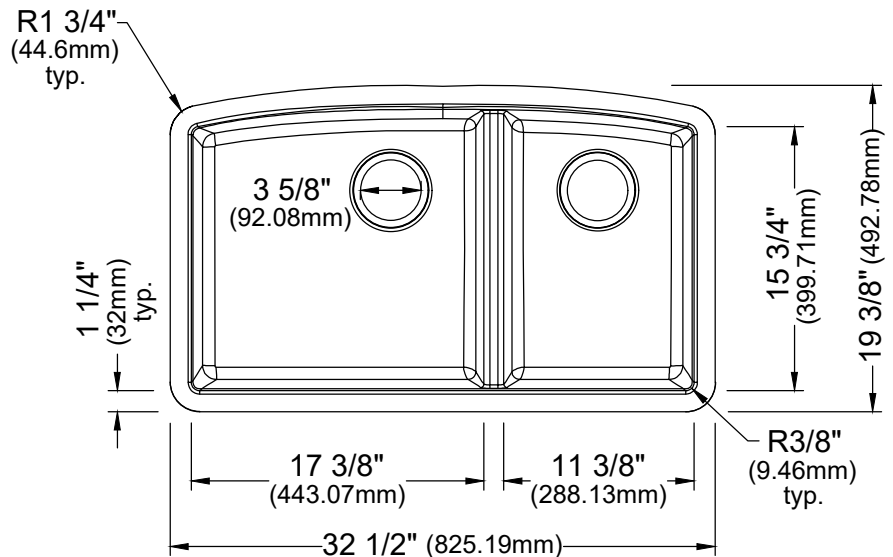

Shown in White

Series	Quartz QU Series
Material	80% quartz / 20% acrylic resin
Installation Type	Undermount
Configuration	Large / small bowl
Finish	Matte finish
Overall Dimensions	32 1/2" x 19 3/8" x 9 3/4"
Left Bowl Dimensions	17 3/8" x 15 3/4" x 9"
Right Bowl Dimensions	11 3/8" x 15 3/4" x 9"
Drain Size	3 5/8"
Colors Available	Bisque, Concrete, White, Black, Grey, Brown
Minimum cabinet size	36"
Template Included	Yes
Clips Included	Yes
Heat Safe	Up to 535°F
Resistant to	Stain, scratch, abrasion, impact
Drain Locations	Rear
Accessories Included	Strainer (x2), Bottom grid (x2) and Luster Pro oil

ACCESSORY
Strainer - L-1 x2
Bottom Grid - GR-6007
Bottom Grid - GR-6008
Luster Pro oil

Stocked Color Options

Listing and certifications:
cUPC

Limited lifetime warranty

We reserve the right to update product specifications without notice. Please visit karran.com for the most current specification sheets. All dimensions are accurate to 1/4". REV 06-2025