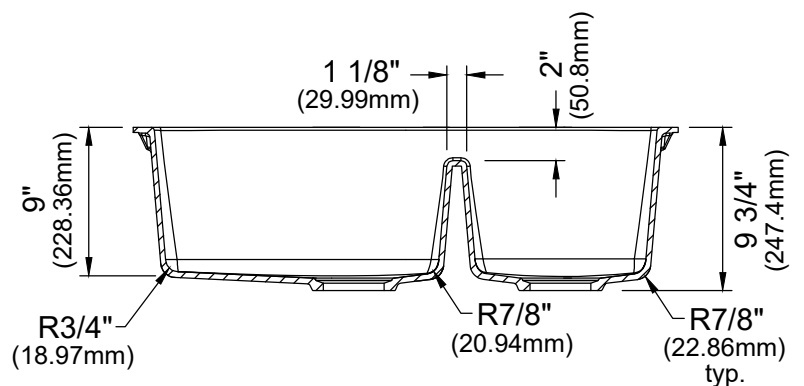

Shown in White

Series	Quartz QU Series
Material	80% quartz / 20% acrylic resin
Installation Type	Undermount
Configuration	Large / small bowl
Finish	Matte finish
Overall Dimensions	32 1/2" x 19 3/8" x 9 3/4"
Left Bowl Dimensions	17 3/8" x 15 3/4" x 9"
Right Bowl Dimensions	11 3/8" x 15 3/4" x 9"
Drain Size	3 5/8"
Colors Available	Bisque, Concrete, White, Black, Grey, Brown
Minimum cabinet size	36"
Template Included	Yes
Clips Included	Yes
Heat Safe	Up to 535°F
Resistant to	Stain, scratch, abrasion, impact
Drain Locations	Rear
Accessories Included	Strainer (x2), Bottom grid (x2) and Luster Pro oil

ACCESSORY
Strainer - L-1 x2
Bottom Grid - GR-6007
Bottom Grid - GR-6008
Luster Pro oil

Stocked Color Options

Listing and certifications:
cUPC

Limited lifetime warranty

We reserve the right to update product specifications without notice. Please visit karran.com for the most current specification sheets. All dimensions are accurate to 1/4". REV 06-2025