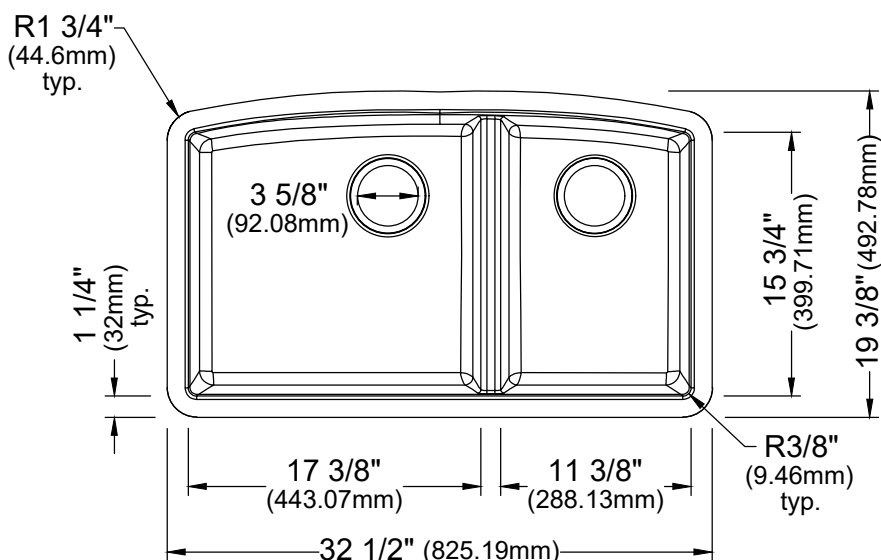

Series	Quartz QU Series
Material	80% quartz / 20% acrylic resin
Installation Type	Undermount
Configuration	Large / small bowl
Finish	Matte finish
Overall Dimensions	32 1/2" x 19 3/8" x 9 3/4"
Left Bowl Dimensions	17 3/8" x 15 3/4" x 9"
Right Bowl Dimensions	11 3/8" x 15 3/4" x 9"
Drain Size	3 5/8"
Colors Available	Bisque, Concrete, White, Black, Grey, Brown
Minimum cabinet size	36"
Template Included	Yes
Clips Included	Yes
Heat Safe	Up to 535°F
Resistant to	Stain, scratch, abrasion, impact
Drain Locations	Rear

Shown in Brown

Stocked Color Options

Listing and certifications:
cUPC

Limited lifetime warranty

We reserve the right to update product specifications without notice. Please visit karran.com for the most current specification sheets. All dimensions are accurate to 1/4". REV 06-2025