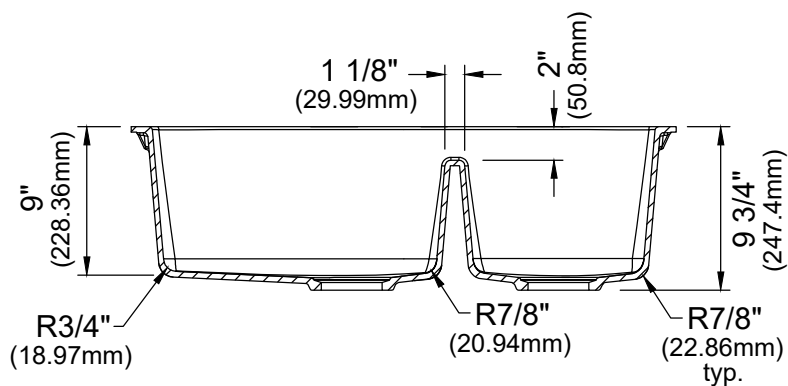

Series	Quartz QU Series
Material	80% quartz / 20% acrylic resin
Installation Type	Undermount
Configuration	Large / small bowl
Finish	Matte finish
Overall Dimensions	32 1/2" x 19 3/8" x 9 3/4"
Left Bowl Dimensions	17 3/8" x 15 3/4" x 9"
Right Bowl Dimensions	11 3/8" x 15 3/4" x 9"
Drain Size	3 5/8"
Colors Available	Bisque, Concrete, White, Black, Grey, Brown
Minimum cabinet size	36"
Template Included	Yes
Clips Included	Yes
Heat Safe	Up to 535°F
Resistant to	Stain, scratch, abrasion, impact
Drain Locations	Rear

Shown in Brown

Stocked Color Options

Listing and certifications:
cUPC

Limited lifetime warranty

We reserve the right to update product specifications without notice. Please visit karran.com for the most current specification sheets. All dimensions are accurate to 1/4". REV 06-2025