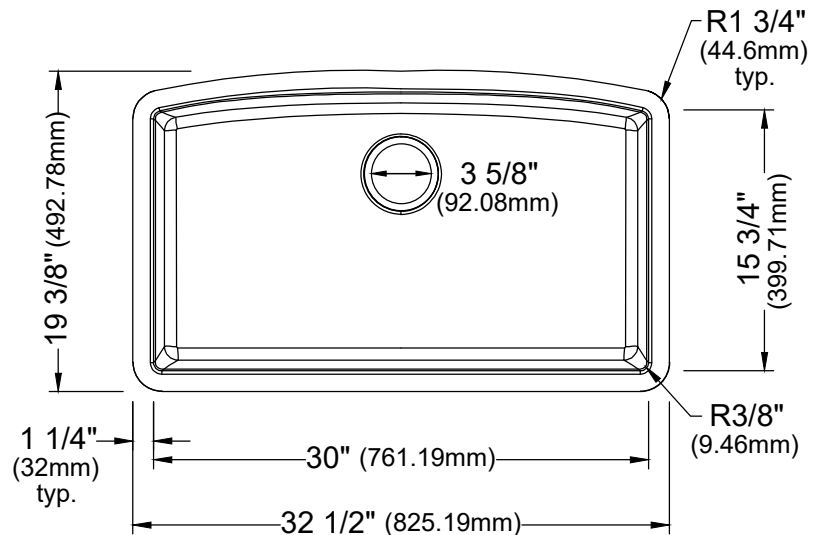

Stocked Color Options

Listing and certifications:
cUPC

Limited lifetime warranty