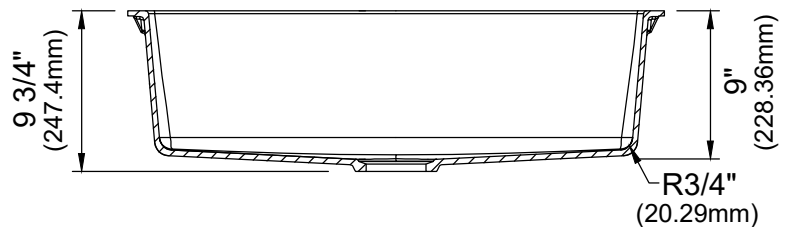

Stocked Color Options

Listing and certifications:
cUPC

Limited lifetime warranty