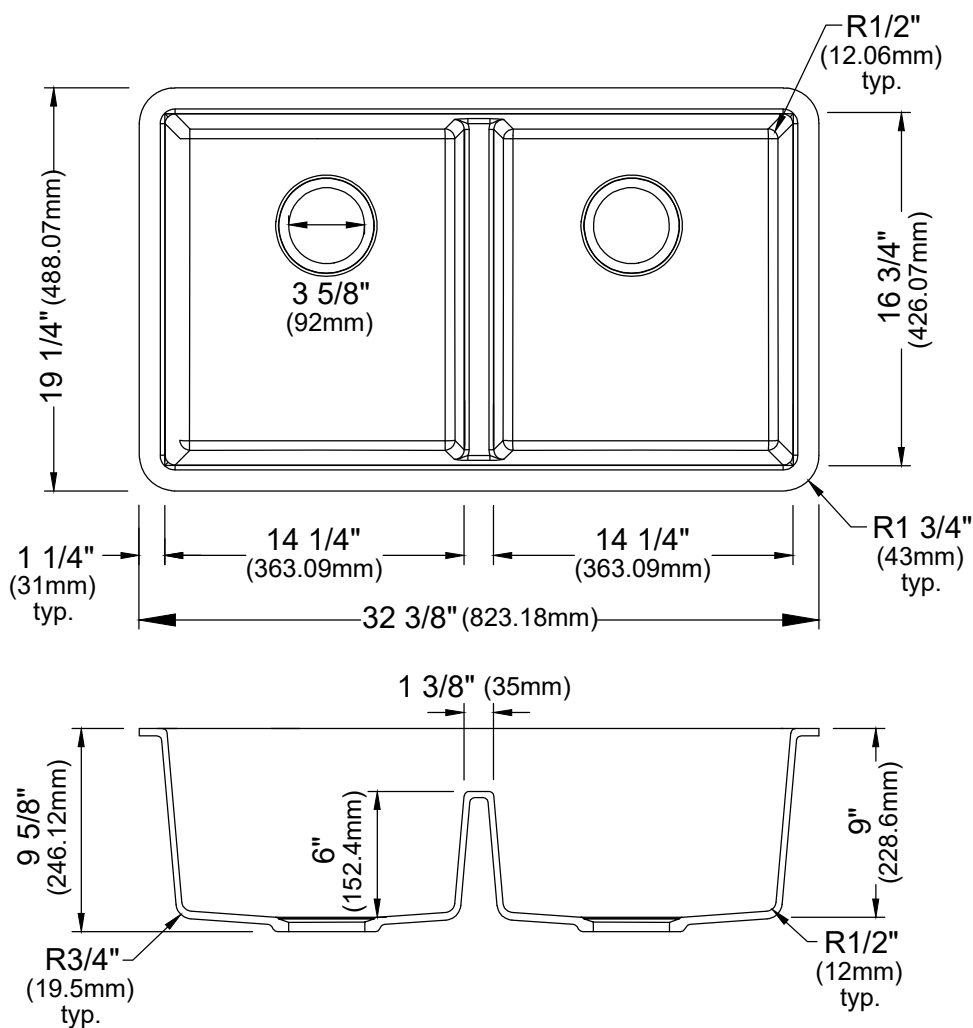

Series	Quartz QU Series
Material	80% quartz / 20% acrylic resin
Installation Type	Undermount
Configuration	Double equal bowl
Finish	Matte finish
Overall Dimensions	32 3/8" x 19 1/4" x 9 5/8"
Bowl Dimensions	14 1/4" x 16 3/4" x 9"
Drain Size	3 5/8"
Colors Available	Bisque, Concrete, White, Black, Grey, Brown
Minimum cabinet size	36"
Template Included	Yes
Clips Included	Yes
Heat Safe	Up to 535°F
Resistant to	Stain, scratch, abrasion, impact
Drain Locations	Rear
Accessories Included	Strainer (x2), Bottom grid (x2) and Luster Pro oil

Shown in Brown

ACCESSORY
Strainer - L-1 x2
Bottom Grid - GR-6014 x2
Luster Pro oil

Stocked Color Options

Listing and certifications:
cUPC

Limited lifetime warranty

We reserve the right to update product specifications without notice. Please visit karran.com for the most current specification sheets. All dimensions are accurate to 1/4". REV 06-2025